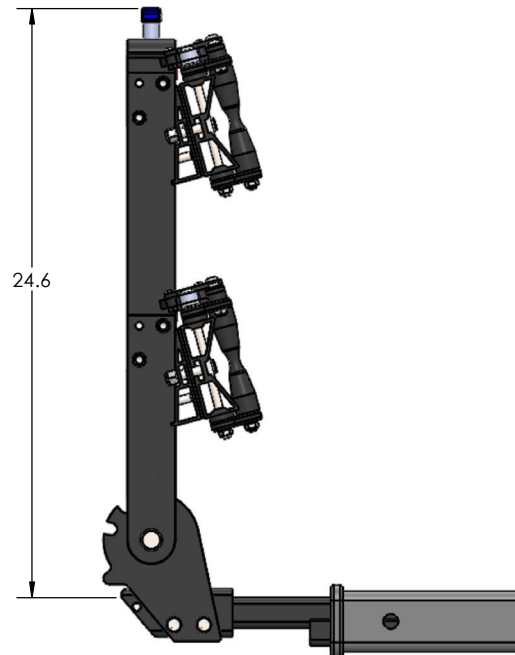

1.25" EQUIP-D SINGLE

1.25" EQUIP-D SINGLE - STORAGE POSITION

BASE RACK

BASE RACK W/ ONE ADD-ON

BASE RACK W/ TWO ADD-ONS

1.25" EQUIP-D SINGLE - RIDE POSITION

BASE RACK W/ ONE ADD-ON

BASE RACK

BASE RACK W/ TWO ADD-ONS

1.25" EQUIP-D SINGLE - DOWN POSITION

BASE RACK W/ ONE ADD-ON

BASE RACK

BASE RACK W/ TWO ADD-ONS