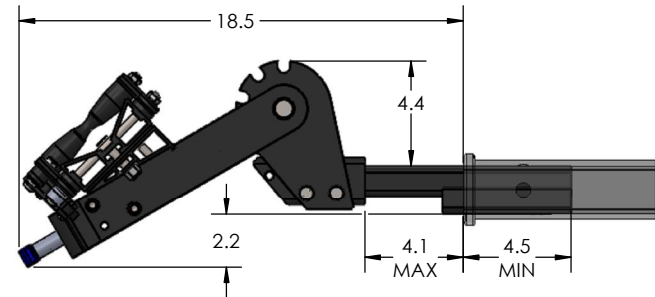

1.25" EQUIP-D SINGLE

1.25" EQUIP-D SINGLE - STORAGE POSITION

BASE RACK

BASE RACK W/ ONE ADD-ON

BASE RACK W/ TWO ADD-ONS

1.25" EQUIP-D SINGLE - RIDE POSITION

BASE RACK W/ ONE ADD-ON

BASE RACK

BASE RACK W/ TWO ADD-ONS

1.25" EQUIP-D SINGLE - DOWN POSITION

BASE RACK W/ ONE ADD-ON

BASE RACK

BASE RACK W/ TWO ADD-ONS