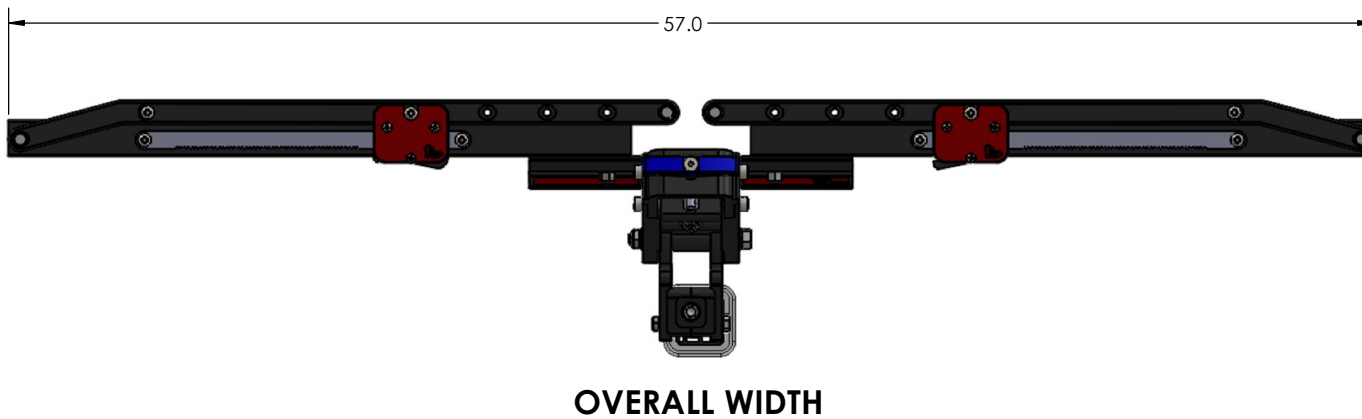

1.25" EQUIP-D SINGLE

1.25" EQUIP-D SINGLE - STORAGE POSITION

BASE RACK

BASE RACK W/ ONE ADD-ON

BASE RACK W/ TWO ADD-ONS

1.25" EQUIP-D SINGLE - RIDE POSITION

BASE RACK W/ ONE ADD-ON

BASE RACK

BASE RACK W/ TWO ADD-ONS

1.25" EQUIP-D SINGLE - DOWN POSITION

BASE RACK W/ ONE ADD-ON

BASE RACK

BASE RACK W/ TWO ADD-ONS