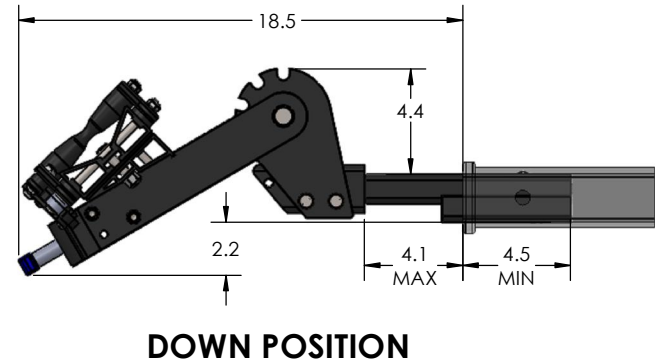

1.25" EQUIP-D SINGLE

1.25" EQUIP-D SINGLE - STORAGE POSITION

BASE RACK

BASE RACK W/ ONE ADD-ON

BASE RACK W/ TWO ADD-ONS

1.25" EQUIP-D SINGLE - RIDE POSITION

BASE RACK W/ ONE ADD-ON

BASE RACK

BASE RACK W/ TWO ADD-ONS

1.25" EQUIP-D SINGLE - DOWN POSITION

BASE RACK W/ ONE ADD-ON

BASE RACK

BASE RACK W/ TWO ADD-ONS