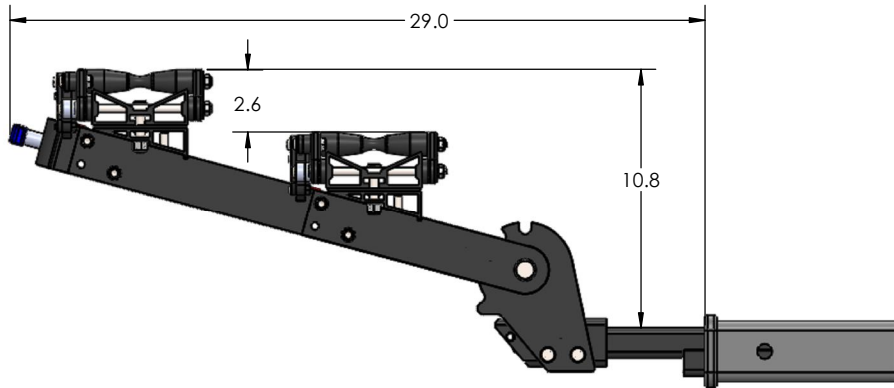

1.25" EQUIP-D SINGLE

1.25" EQUIP-D SINGLE - STORAGE POSITION

BASE RACK

BASE RACK W/ ONE ADD-ON

BASE RACK W/ TWO ADD-ONS

1.25" EQUIP-D SINGLE - RIDE POSITION

BASE RACK W/ ONE ADD-ON

BASE RACK

BASE RACK W/ TWO ADD-ONS

1.25" EQUIP-D SINGLE - DOWN POSITION

BASE RACK W/ ONE ADD-ON

BASE RACK

BASE RACK W/ TWO ADD-ONS