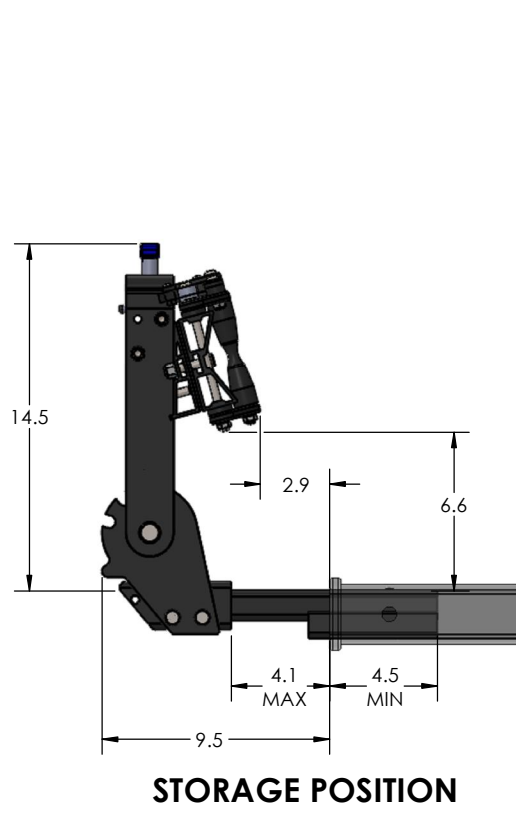

1.25" EQUIP-D SINGLE

1.25" EQUIP-D SINGLE - STORAGE POSITION

BASE RACK

BASE RACK W/ ONE ADD-ON

BASE RACK W/ TWO ADD-ONS

1.25" EQUIP-D SINGLE - RIDE POSITION

BASE RACK W/ ONE ADD-ON

BASE RACK

BASE RACK W/ TWO ADD-ONS

1.25" EQUIP-D SINGLE - DOWN POSITION

BASE RACK W/ ONE ADD-ON

BASE RACK

BASE RACK W/ TWO ADD-ONS