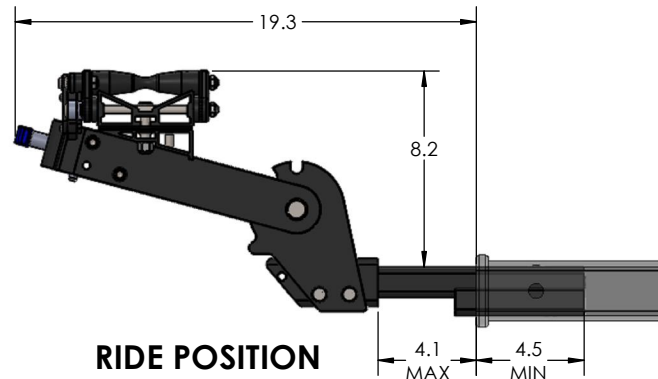

1.25" EQUIP-D SINGLE

1.25" EQUIP-D SINGLE - STORAGE POSITION

BASE RACK

BASE RACK W/ ONE ADD-ON

BASE RACK W/ TWO ADD-ONS

1.25" EQUIP-D SINGLE - RIDE POSITION

BASE RACK W/ ONE ADD-ON

BASE RACK

BASE RACK W/ TWO ADD-ONS

1.25" EQUIP-D SINGLE - DOWN POSITION

BASE RACK W/ ONE ADD-ON

BASE RACK

BASE RACK W/ TWO ADD-ONS