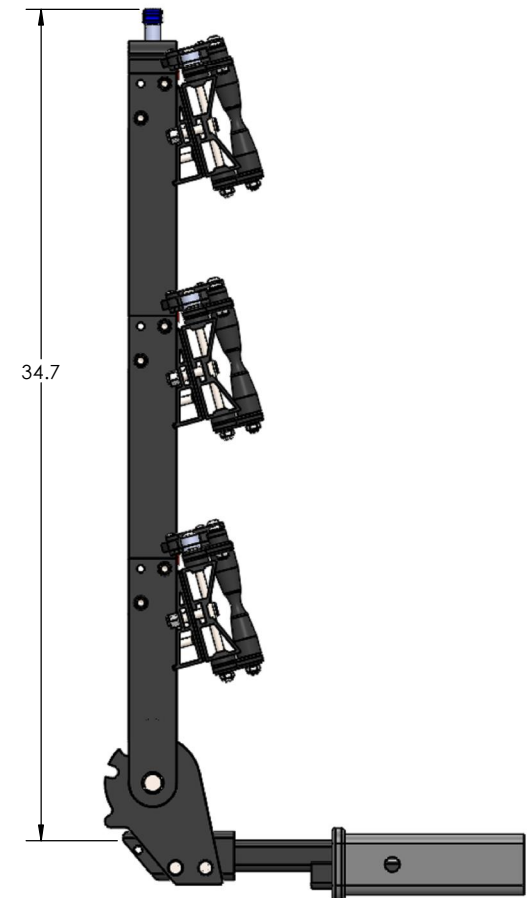

1.25" EQUIP-D SINGLE

1.25" EQUIP-D SINGLE - STORAGE POSITION

BASE RACK

BASE RACK W/ ONE ADD-ON

BASE RACK W/ TWO ADD-ONS

1.25" EQUIP-D SINGLE - RIDE POSITION

BASE RACK W/ ONE ADD-ON

BASE RACK

BASE RACK W/ TWO ADD-ONS

1.25" EQUIP-D SINGLE - DOWN POSITION

BASE RACK W/ ONE ADD-ON

BASE RACK

BASE RACK W/ TWO ADD-ONS