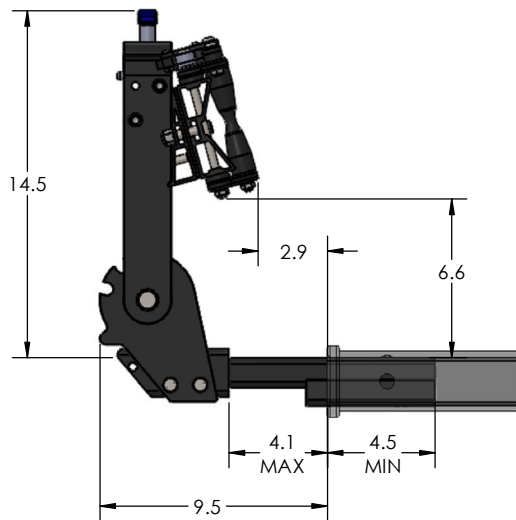

1.25" EQUIP-D SINGLE

1.25" EQUIP-D SINGLE - STORAGE POSITION

BASE RACK

BASE RACK W/ ONE ADD-ON

BASE RACK W/ TWO ADD-ONS

1.25" EQUIP-D SINGLE - RIDE POSITION

BASE RACK W/ ONE ADD-ON

BASE RACK

BASE RACK W/ TWO ADD-ONS

1.25" EQUIP-D SINGLE - DOWN POSITION

BASE RACK W/ ONE ADD-ON

BASE RACK

BASE RACK W/ TWO ADD-ONS