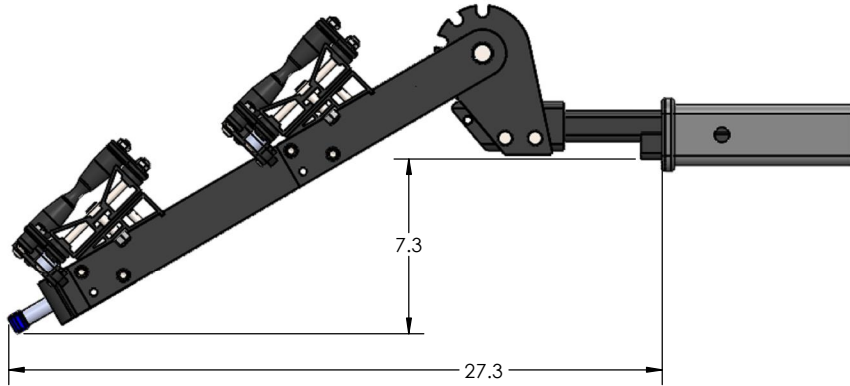

1.25" EQUIP-D SINGLE

1.25" EQUIP-D SINGLE - STORAGE POSITION

BASE RACK

BASE RACK W/ ONE ADD-ON

BASE RACK W/ TWO ADD-ONS

1.25" EQUIP-D SINGLE - RIDE POSITION

BASE RACK W/ ONE ADD-ON

BASE RACK

BASE RACK W/ TWO ADD-ONS

1.25" EQUIP-D SINGLE - DOWN POSITION

BASE RACK W/ ONE ADD-ON

BASE RACK

BASE RACK W/ TWO ADD-ONS