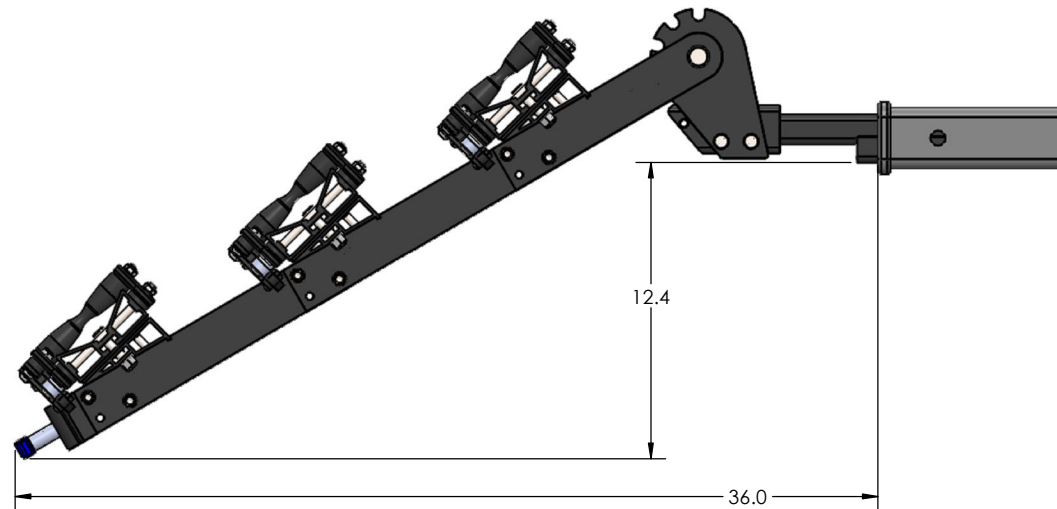

1.25" EQUIP-D SINGLE

1.25" EQUIP-D SINGLE - STORAGE POSITION

BASE RACK

BASE RACK W/ ONE ADD-ON

BASE RACK W/ TWO ADD-ONS

1.25" EQUIP-D SINGLE - RIDE POSITION

BASE RACK W/ ONE ADD-ON

BASE RACK

BASE RACK W/ TWO ADD-ONS

1.25" EQUIP-D SINGLE - DOWN POSITION

BASE RACK W/ ONE ADD-ON

BASE RACK

BASE RACK W/ TWO ADD-ONS