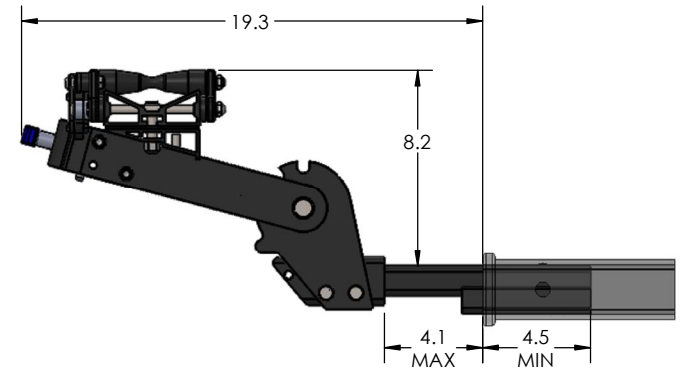

1.25" EQUIP-D SINGLE

1.25" EQUIP-D SINGLE - STORAGE POSITION

BASE RACK

BASE RACK W/ ONE ADD-ON

BASE RACK W/ TWO ADD-ONS

1.25" EQUIP-D SINGLE - RIDE POSITION

BASE RACK W/ ONE ADD-ON

BASE RACK

BASE RACK W/ TWO ADD-ONS

1.25" EQUIP-D SINGLE - DOWN POSITION

BASE RACK W/ ONE ADD-ON

BASE RACK

BASE RACK W/ TWO ADD-ONS