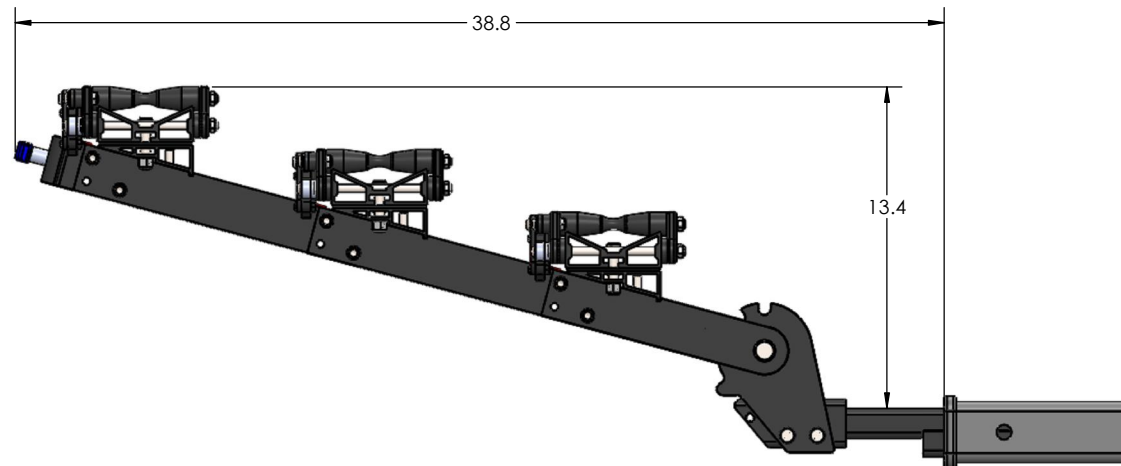

1.25" EQUIP-D SINGLE

1.25" EQUIP-D SINGLE - STORAGE POSITION

BASE RACK

BASE RACK W/ ONE ADD-ON

BASE RACK W/ TWO ADD-ONS

1.25" EQUIP-D SINGLE - RIDE POSITION

BASE RACK W/ ONE ADD-ON

BASE RACK

BASE RACK W/ TWO ADD-ONS

1.25" EQUIP-D SINGLE - DOWN POSITION

BASE RACK W/ ONE ADD-ON

BASE RACK

BASE RACK W/ TWO ADD-ONS