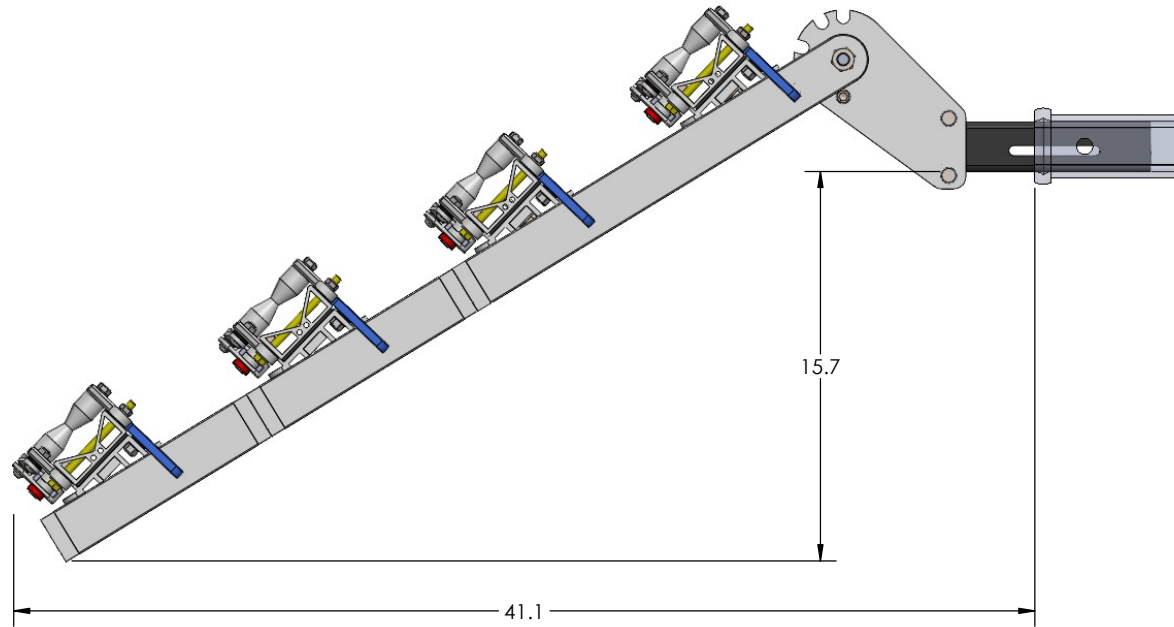

2" HEAVY & SUPER DUTY DOUBLE

OVERALL WIDTH

2" HEAVY & SUPER DUTY DOUBLE - STORAGE POSITION

BASE RACK

BASE RACK W/ ONE ADD-ON

BASE RACK W/ TWO ADD-ONS

2" HEAVY & SUPER DUTY DOUBLE - RIDE POSITION

BASE RACK W/ ONE ADD-ON

BASE RACK

BASE RACK W/ TWO ADD-ONS

2" HEAVY & SUPER DUTY DOUBLE - DOWN POSITION

BASE RACK W/ ONE ADD-ON

BASE RACK

BASE RACK W/ TWO ADD-ONS