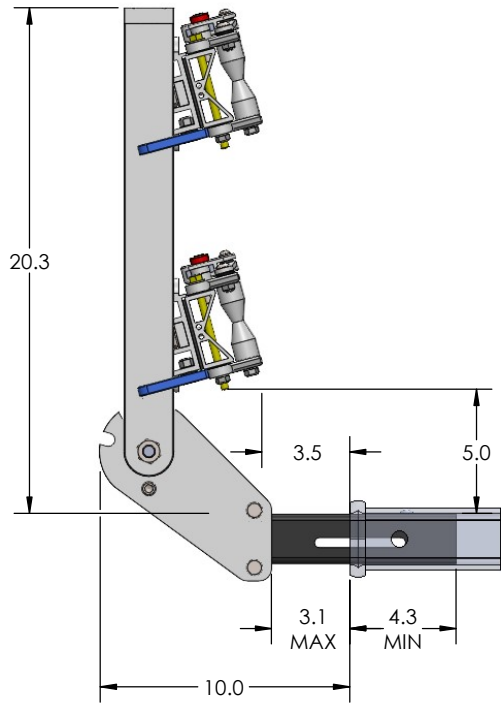

2" HEAVY & SUPER DUTY DOUBLE

OVERALL WIDTH

2" HEAVY & SUPER DUTY DOUBLE - STORAGE POSITION

BASE RACK

BASE RACK W/ ONE ADD-ON

BASE RACK W/ TWO ADD-ONS

2" HEAVY & SUPER DUTY DOUBLE - RIDE POSITION

BASE RACK W/ ONE ADD-ON

BASE RACK

BASE RACK W/ TWO ADD-ONS

2" HEAVY & SUPER DUTY DOUBLE - DOWN POSITION

BASE RACK W/ ONE ADD-ON

BASE RACK

BASE RACK W/ TWO ADD-ONS