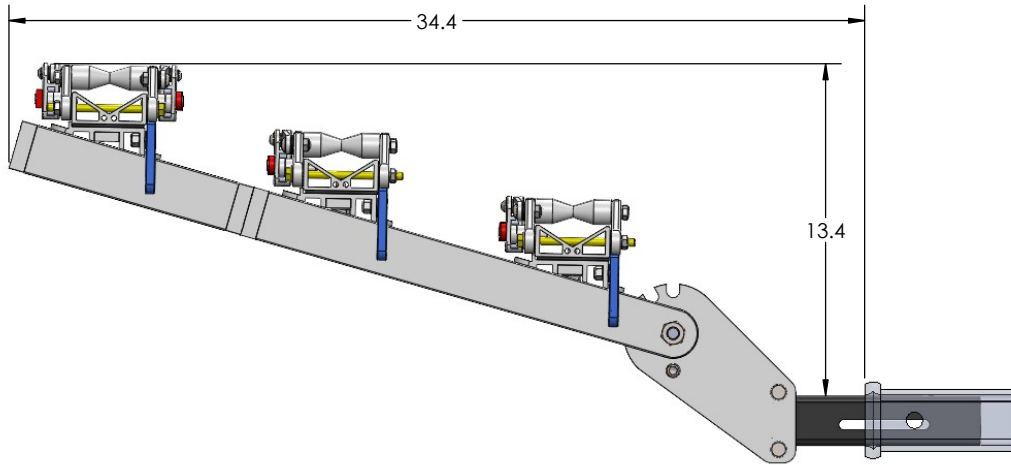

2" HEAVY & SUPER DUTY DOUBLE

OVERALL WIDTH

2" HEAVY & SUPER DUTY DOUBLE - STORAGE POSITION

BASE RACK

BASE RACK W/ ONE ADD-ON

BASE RACK W/ TWO ADD-ONS

2" HEAVY & SUPER DUTY DOUBLE - RIDE POSITION

BASE RACK W/ ONE ADD-ON

BASE RACK

BASE RACK W/ TWO ADD-ONS

2" HEAVY & SUPER DUTY DOUBLE - DOWN POSITION

BASE RACK W/ ONE ADD-ON

BASE RACK

BASE RACK W/ TWO ADD-ONS