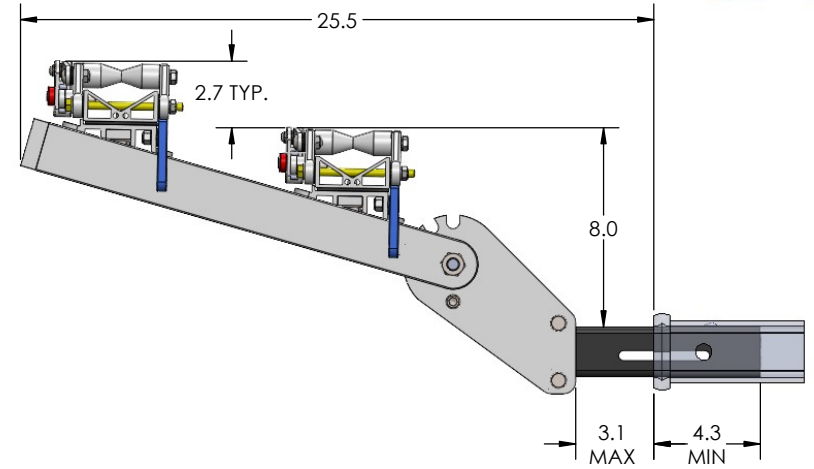

2" HEAVY & SUPER DUTY DOUBLE

OVERALL WIDTH

2" HEAVY & SUPER DUTY DOUBLE - STORAGE POSITION

BASE RACK

BASE RACK W/ ONE ADD-ON

BASE RACK W/ TWO ADD-ONS

2" HEAVY & SUPER DUTY DOUBLE - RIDE POSITION

BASE RACK W/ ONE ADD-ON

BASE RACK

BASE RACK W/ TWO ADD-ONS

2" HEAVY & SUPER DUTY DOUBLE - DOWN POSITION

BASE RACK W/ ONE ADD-ON

BASE RACK

BASE RACK W/ TWO ADD-ONS