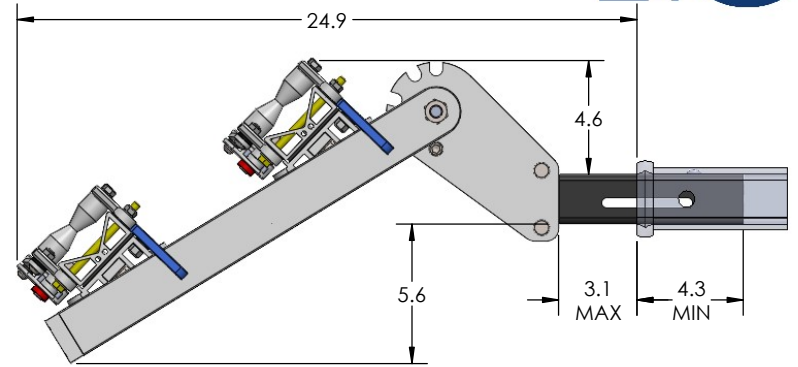

2" HEAVY & SUPER DUTY DOUBLE

OVERALL WIDTH

2" HEAVY & SUPER DUTY DOUBLE - STORAGE POSITION

BASE RACK

BASE RACK W/ ONE ADD-ON

BASE RACK W/ TWO ADD-ONS

2" HEAVY & SUPER DUTY DOUBLE - RIDE POSITION

BASE RACK W/ ONE ADD-ON

BASE RACK

BASE RACK W/ TWO ADD-ONS

2" HEAVY & SUPER DUTY DOUBLE - DOWN POSITION

BASE RACK W/ ONE ADD-ON

BASE RACK

BASE RACK W/ TWO ADD-ONS