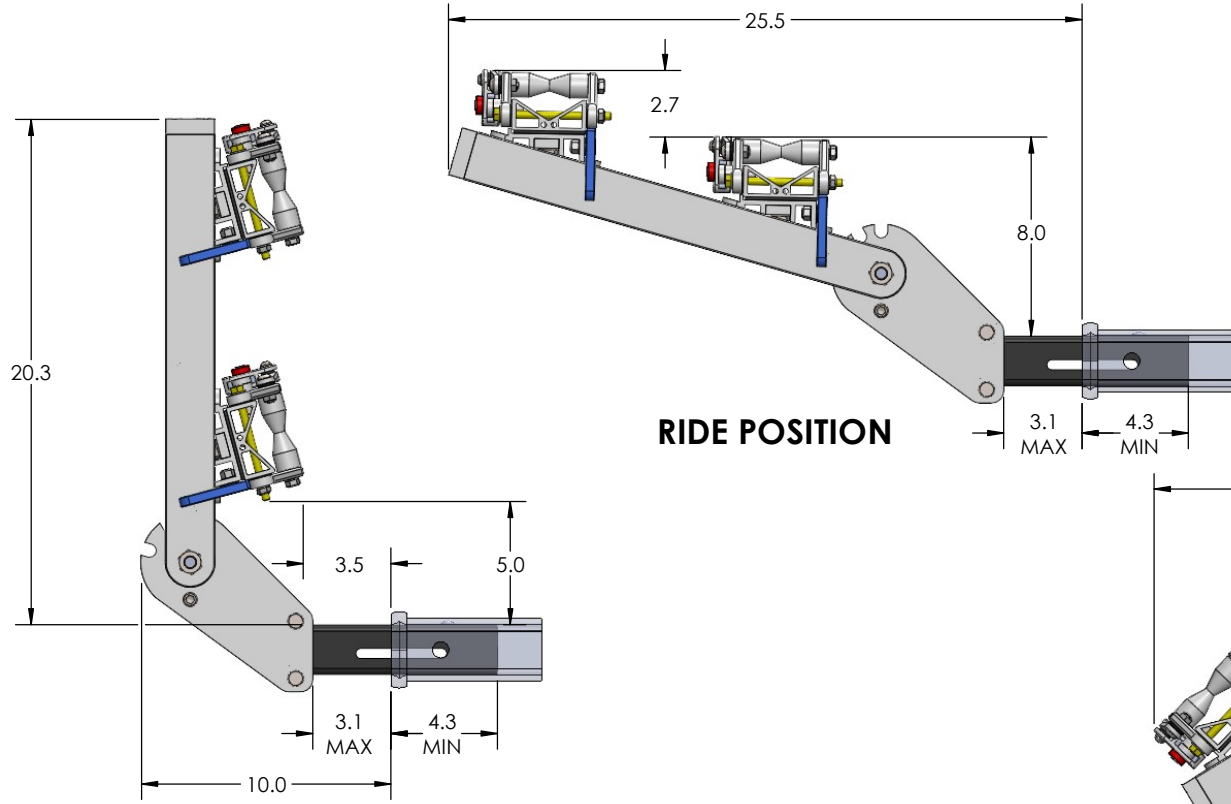

2" HEAVY & SUPER DUTY DOUBLE

OVERALL WIDTH

2" HEAVY & SUPER DUTY DOUBLE - STORAGE POSITION

BASE RACK

BASE RACK W/ ONE ADD-ON

BASE RACK W/ TWO ADD-ONS

2" HEAVY & SUPER DUTY DOUBLE - RIDE POSITION

BASE RACK W/ ONE ADD-ON

BASE RACK

BASE RACK W/ TWO ADD-ONS

2" HEAVY & SUPER DUTY DOUBLE - DOWN POSITION

BASE RACK W/ ONE ADD-ON

BASE RACK

BASE RACK W/ TWO ADD-ONS