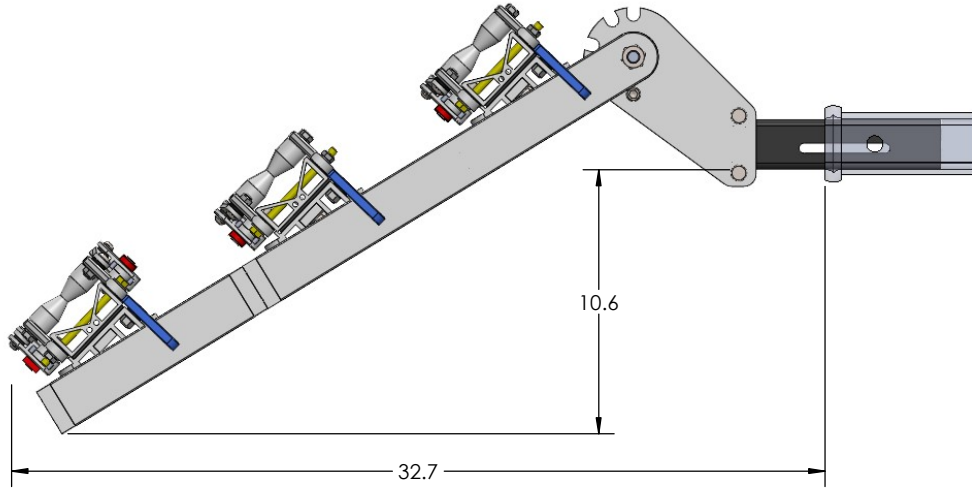

2" HEAVY & SUPER DUTY DOUBLE

OVERALL WIDTH

2" HEAVY & SUPER DUTY DOUBLE - STORAGE POSITION

BASE RACK

BASE RACK W/ ONE ADD-ON

BASE RACK W/ TWO ADD-ONS

2" HEAVY & SUPER DUTY DOUBLE - RIDE POSITION

BASE RACK W/ ONE ADD-ON

BASE RACK

BASE RACK W/ TWO ADD-ONS

2" HEAVY & SUPER DUTY DOUBLE - DOWN POSITION

BASE RACK W/ ONE ADD-ON

BASE RACK

BASE RACK W/ TWO ADD-ONS