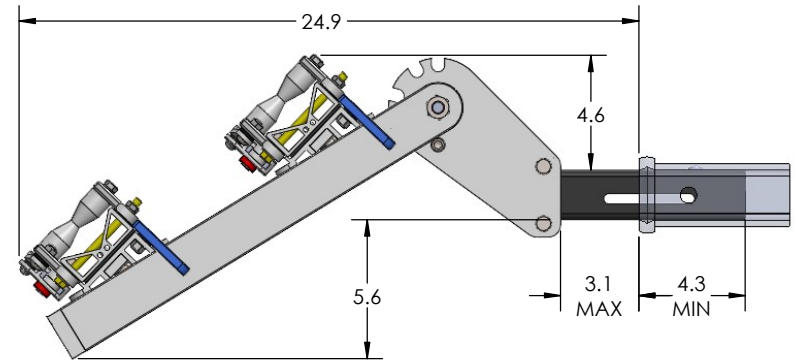

2" HEAVY & SUPER DUTY DOUBLE

OVERALL WIDTH

2" HEAVY & SUPER DUTY DOUBLE - STORAGE POSITION

BASE RACK

BASE RACK W/ ONE ADD-ON

BASE RACK W/ TWO ADD-ONS

2" HEAVY & SUPER DUTY DOUBLE - RIDE POSITION

BASE RACK W/ ONE ADD-ON

BASE RACK

BASE RACK W/ TWO ADD-ONS

2" HEAVY & SUPER DUTY DOUBLE - DOWN POSITION

BASE RACK W/ ONE ADD-ON

BASE RACK

BASE RACK W/ TWO ADD-ONS