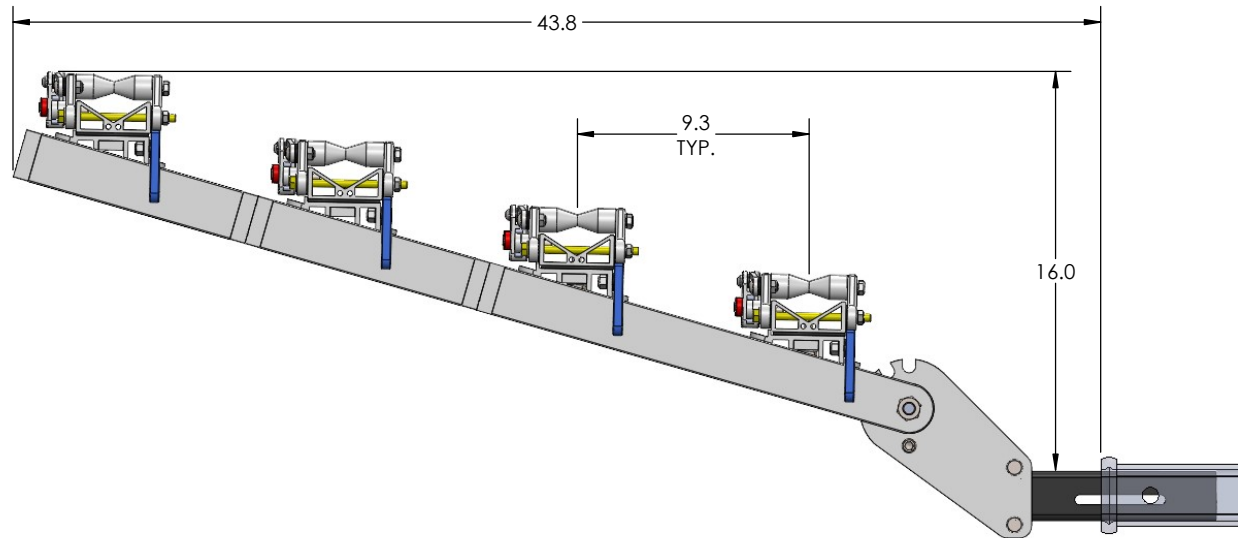

2" HEAVY & SUPER DUTY DOUBLE

OVERALL WIDTH

2" HEAVY & SUPER DUTY DOUBLE - STORAGE POSITION

BASE RACK

BASE RACK W/ ONE ADD-ON

BASE RACK W/ TWO ADD-ONS

2" HEAVY & SUPER DUTY DOUBLE - RIDE POSITION

BASE RACK W/ ONE ADD-ON

BASE RACK

BASE RACK W/ TWO ADD-ONS

2" HEAVY & SUPER DUTY DOUBLE - DOWN POSITION

BASE RACK W/ ONE ADD-ON

BASE RACK

BASE RACK W/ TWO ADD-ONS