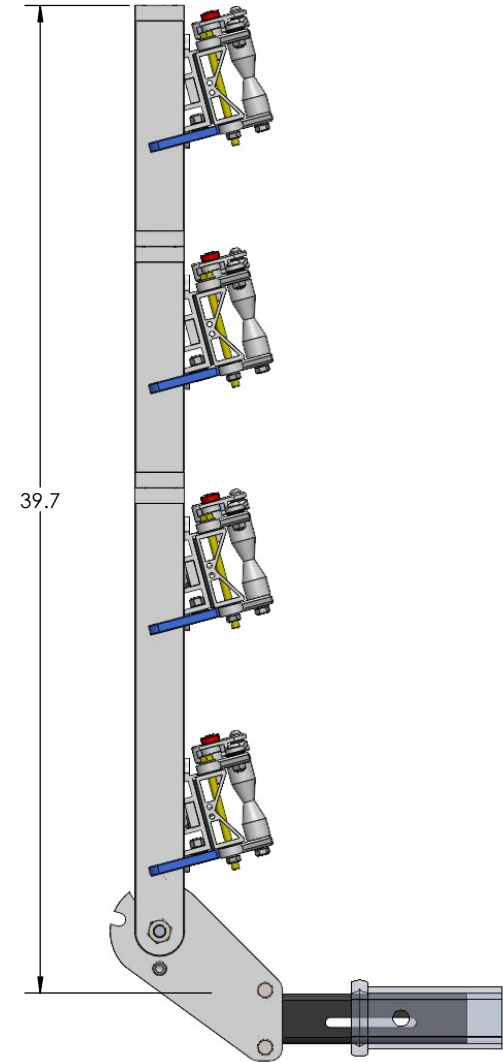

2" HEAVY & SUPER DUTY DOUBLE

OVERALL WIDTH

2" HEAVY & SUPER DUTY DOUBLE - STORAGE POSITION

BASE RACK

BASE RACK W/ ONE ADD-ON

BASE RACK W/ TWO ADD-ONS

2" HEAVY & SUPER DUTY DOUBLE - RIDE POSITION

BASE RACK W/ ONE ADD-ON

BASE RACK

BASE RACK W/ TWO ADD-ONS

2" HEAVY & SUPER DUTY DOUBLE - DOWN POSITION

BASE RACK W/ ONE ADD-ON

BASE RACK

BASE RACK W/ TWO ADD-ONS