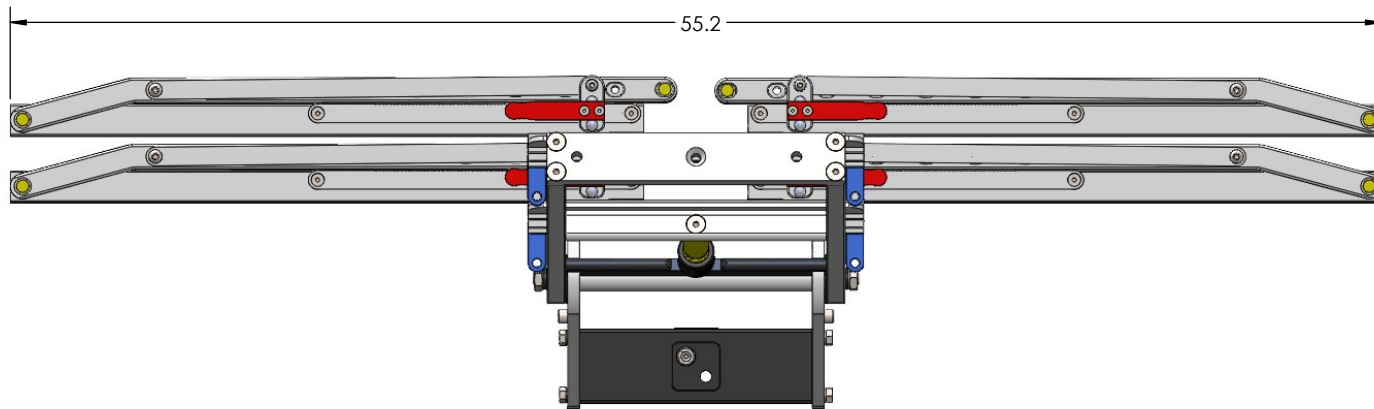

2" HEAVY & SUPER DUTY DOUBLE

OVERALL WIDTH

2" HEAVY & SUPER DUTY DOUBLE - STORAGE POSITION

BASE RACK

BASE RACK W/ ONE ADD-ON

BASE RACK W/ TWO ADD-ONS

2" HEAVY & SUPER DUTY DOUBLE - RIDE POSITION

BASE RACK W/ ONE ADD-ON

BASE RACK

BASE RACK W/ TWO ADD-ONS

2" HEAVY & SUPER DUTY DOUBLE - DOWN POSITION

BASE RACK W/ ONE ADD-ON

BASE RACK

BASE RACK W/ TWO ADD-ONS