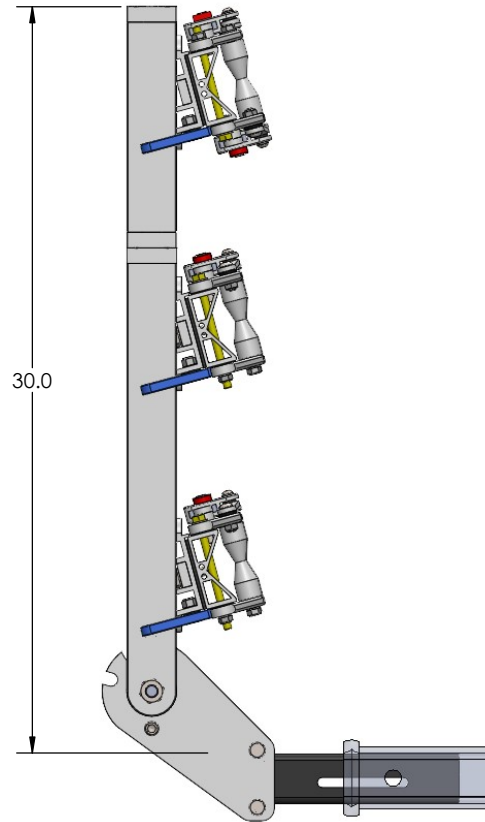

2" HEAVY & SUPER DUTY DOUBLE

OVERALL WIDTH

2" HEAVY & SUPER DUTY DOUBLE - STORAGE POSITION

BASE RACK

BASE RACK W/ ONE ADD-ON

BASE RACK W/ TWO ADD-ONS

2" HEAVY & SUPER DUTY DOUBLE - RIDE POSITION

BASE RACK W/ ONE ADD-ON

BASE RACK

BASE RACK W/ TWO ADD-ONS

2" HEAVY & SUPER DUTY DOUBLE - DOWN POSITION

BASE RACK W/ ONE ADD-ON

BASE RACK

BASE RACK W/ TWO ADD-ONS