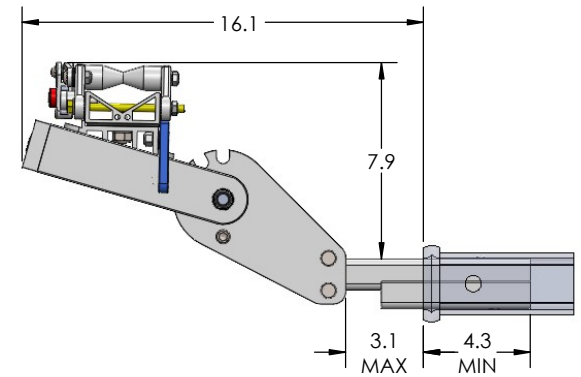

1.25" QUICK RACK SINGLE

OVERALL WIDTH

1.25" QUICK RACK SINGLE - STORAGE POSITION

BASE RACK

BASE RACK W/ ONE ADD-ON

BASE RACK W/ TWO ADD-ONS

1.25" QUICK RACK SINGLE - RIDE POSITION

BASE RACK W/ ONE ADD-ON

BASE RACK

BASE RACK W/ TWO ADD-ONS

1.25" QUICK RACK SINGLE - DOWN POSITION

BASE RACK W/ ONE ADD-ON

BASE RACK

BASE RACK W/ TWO ADD-ONS