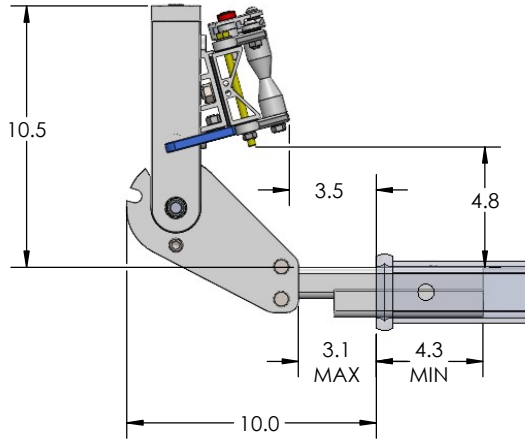

1.25" QUICK RACK SINGLE

OVERALL WIDTH

1.25" QUICK RACK SINGLE - STORAGE POSITION

BASE RACK

BASE RACK W/ ONE ADD-ON

BASE RACK W/ TWO ADD-ONS

1.25" QUICK RACK SINGLE - RIDE POSITION

BASE RACK W/ ONE ADD-ON

BASE RACK

BASE RACK W/ TWO ADD-ONS

1.25" QUICK RACK SINGLE - DOWN POSITION

BASE RACK W/ ONE ADD-ON

BASE RACK

BASE RACK W/ TWO ADD-ONS