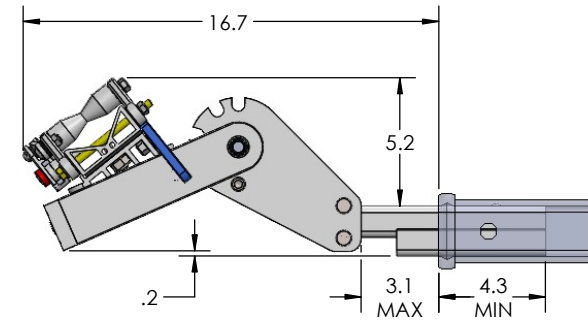

1.25" QUICK RACK SINGLE

OVERALL WIDTH

1.25" QUICK RACK SINGLE - STORAGE POSITION

BASE RACK

BASE RACK W/ ONE ADD-ON

BASE RACK W/ TWO ADD-ONS

1.25" QUICK RACK SINGLE - RIDE POSITION

BASE RACK W/ ONE ADD-ON

BASE RACK

BASE RACK W/ TWO ADD-ONS

1.25" QUICK RACK SINGLE - DOWN POSITION

BASE RACK W/ ONE ADD-ON

BASE RACK

BASE RACK W/ TWO ADD-ONS