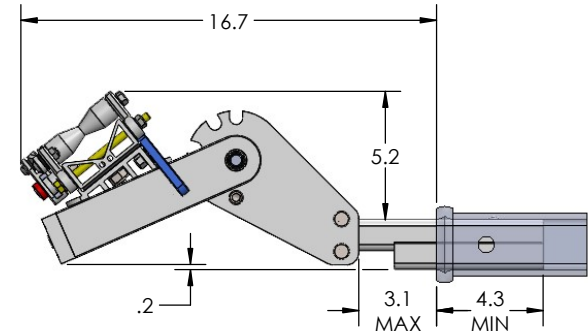

1.25" QUICK RACK SINGLE

OVERALL WIDTH

1.25" QUICK RACK SINGLE - STORAGE POSITION

BASE RACK

BASE RACK W/ ONE ADD-ON

BASE RACK W/ TWO ADD-ONS

1.25" QUICK RACK SINGLE - RIDE POSITION

BASE RACK W/ ONE ADD-ON

BASE RACK

BASE RACK W/ TWO ADD-ONS

1.25" QUICK RACK SINGLE - DOWN POSITION

BASE RACK W/ ONE ADD-ON

BASE RACK

BASE RACK W/ TWO ADD-ONS