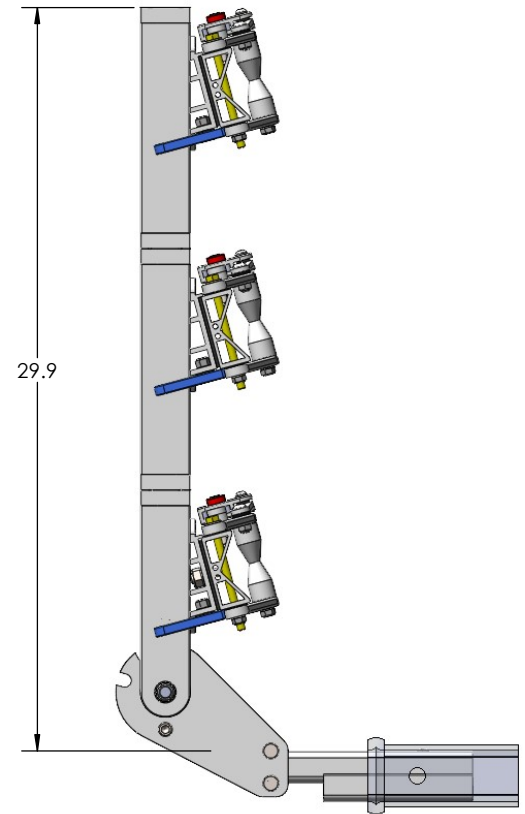

1.25" QUICK RACK SINGLE

OVERALL WIDTH

1.25" QUICK RACK SINGLE - STORAGE POSITION

BASE RACK

BASE RACK W/ ONE ADD-ON

BASE RACK W/ TWO ADD-ONS

1.25" QUICK RACK SINGLE - RIDE POSITION

BASE RACK W/ ONE ADD-ON

BASE RACK

BASE RACK W/ TWO ADD-ONS

1.25" QUICK RACK SINGLE - DOWN POSITION

BASE RACK W/ ONE ADD-ON

BASE RACK

BASE RACK W/ TWO ADD-ONS