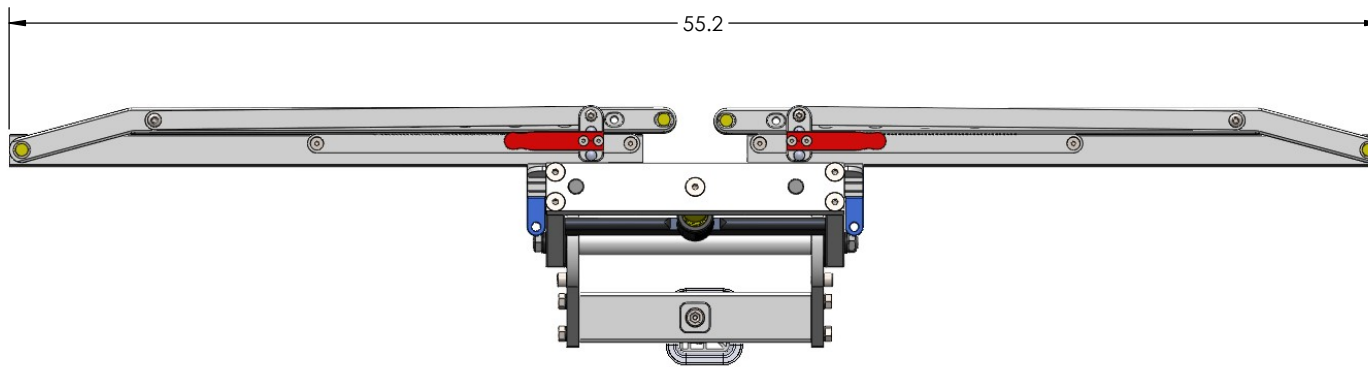

1.25" QUICK RACK SINGLE

OVERALL WIDTH

1.25" QUICK RACK SINGLE - STORAGE POSITION

BASE RACK

BASE RACK W/ ONE ADD-ON

BASE RACK W/ TWO ADD-ONS

1.25" QUICK RACK SINGLE - RIDE POSITION

BASE RACK W/ ONE ADD-ON

BASE RACK

BASE RACK W/ TWO ADD-ONS

1.25" QUICK RACK SINGLE - DOWN POSITION

BASE RACK W/ ONE ADD-ON

BASE RACK

BASE RACK W/ TWO ADD-ONS