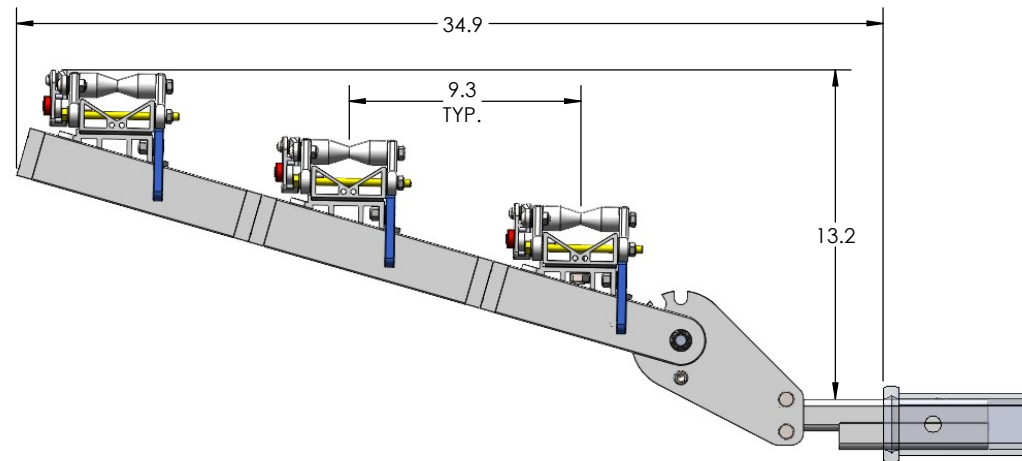

1.25" QUICK RACK SINGLE

OVERALL WIDTH

1.25" QUICK RACK SINGLE - STORAGE POSITION

BASE RACK

BASE RACK W/ ONE ADD-ON

BASE RACK W/ TWO ADD-ONS

1.25" QUICK RACK SINGLE - RIDE POSITION

BASE RACK W/ ONE ADD-ON

BASE RACK

BASE RACK W/ TWO ADD-ONS

1.25" QUICK RACK SINGLE - DOWN POSITION

BASE RACK W/ ONE ADD-ON

BASE RACK

BASE RACK W/ TWO ADD-ONS