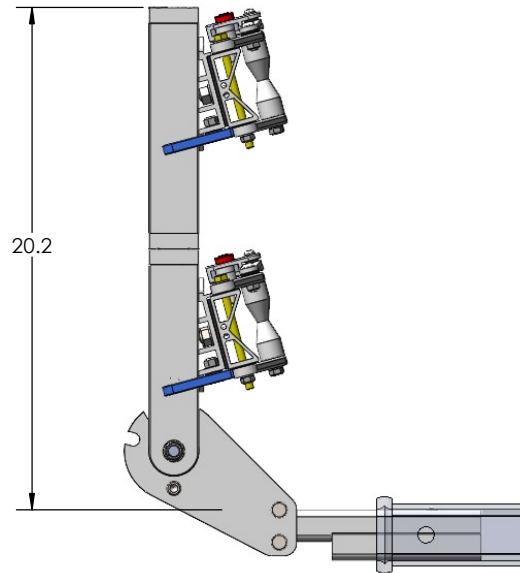

1.25" QUICK RACK SINGLE

OVERALL WIDTH

1.25" QUICK RACK SINGLE - STORAGE POSITION

BASE RACK

BASE RACK W/ ONE ADD-ON

BASE RACK W/ TWO ADD-ONS

1.25" QUICK RACK SINGLE - RIDE POSITION

BASE RACK W/ ONE ADD-ON

BASE RACK

BASE RACK W/ TWO ADD-ONS

1.25" QUICK RACK SINGLE - DOWN POSITION

BASE RACK W/ ONE ADD-ON

BASE RACK

BASE RACK W/ TWO ADD-ONS