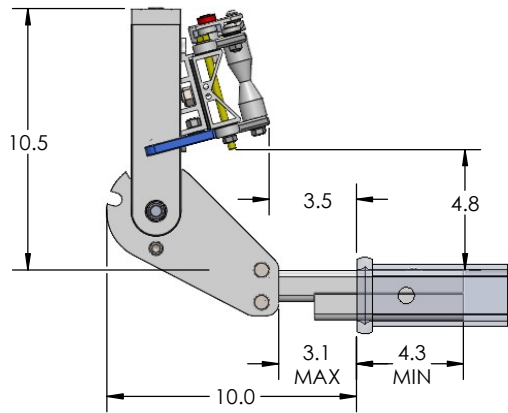

1.25" QUICK RACK SINGLE

OVERALL WIDTH

1.25" QUICK RACK SINGLE - STORAGE POSITION

BASE RACK

BASE RACK W/ ONE ADD-ON

BASE RACK W/ TWO ADD-ONS

1.25" QUICK RACK SINGLE - RIDE POSITION

BASE RACK W/ ONE ADD-ON

BASE RACK

BASE RACK W/ TWO ADD-ONS

1.25" QUICK RACK SINGLE - DOWN POSITION

BASE RACK W/ ONE ADD-ON

BASE RACK

BASE RACK W/ TWO ADD-ONS