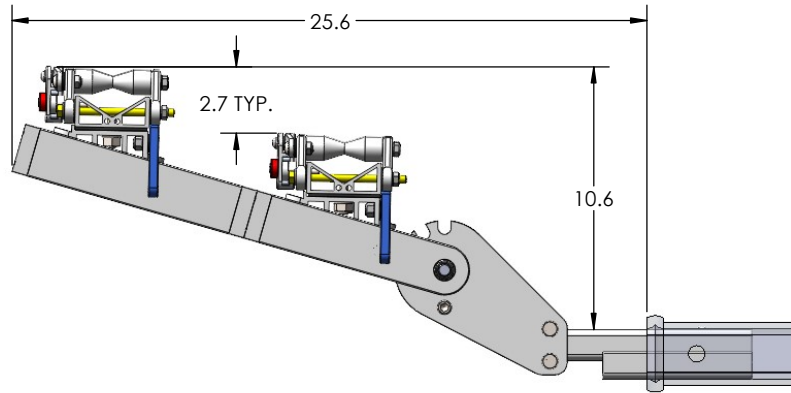

1.25" QUICK RACK SINGLE

OVERALL WIDTH

1.25" QUICK RACK SINGLE - STORAGE POSITION

BASE RACK

BASE RACK W/ ONE ADD-ON

BASE RACK W/ TWO ADD-ONS

1.25" QUICK RACK SINGLE - RIDE POSITION

BASE RACK W/ ONE ADD-ON

BASE RACK

BASE RACK W/ TWO ADD-ONS

1.25" QUICK RACK SINGLE - DOWN POSITION

BASE RACK W/ ONE ADD-ON

BASE RACK

BASE RACK W/ TWO ADD-ONS