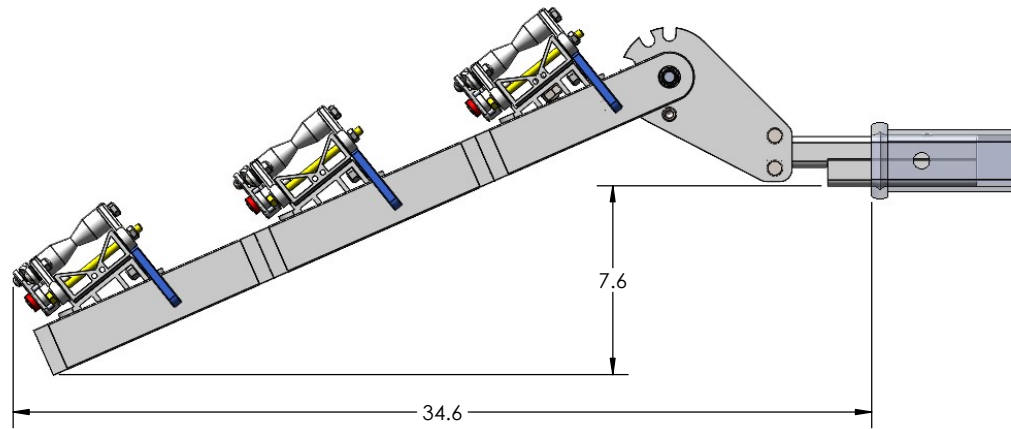

1.25" QUICK RACK SINGLE

OVERALL WIDTH

1.25" QUICK RACK SINGLE - STORAGE POSITION

BASE RACK

BASE RACK W/ ONE ADD-ON

BASE RACK W/ TWO ADD-ONS

1.25" QUICK RACK SINGLE - RIDE POSITION

BASE RACK W/ ONE ADD-ON

BASE RACK

BASE RACK W/ TWO ADD-ONS

1.25" QUICK RACK SINGLE - DOWN POSITION

BASE RACK W/ ONE ADD-ON

BASE RACK

BASE RACK W/ TWO ADD-ONS