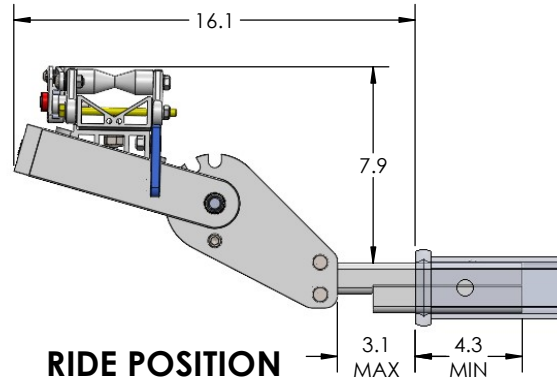

1.25" QUICK RACK SINGLE

OVERALL WIDTH

1.25" QUICK RACK SINGLE - STORAGE POSITION

BASE RACK

BASE RACK W/ ONE ADD-ON

BASE RACK W/ TWO ADD-ONS

1.25" QUICK RACK SINGLE - RIDE POSITION

BASE RACK W/ ONE ADD-ON

BASE RACK

BASE RACK W/ TWO ADD-ONS

1.25" QUICK RACK SINGLE - DOWN POSITION

BASE RACK W/ ONE ADD-ON

BASE RACK

BASE RACK W/ TWO ADD-ONS