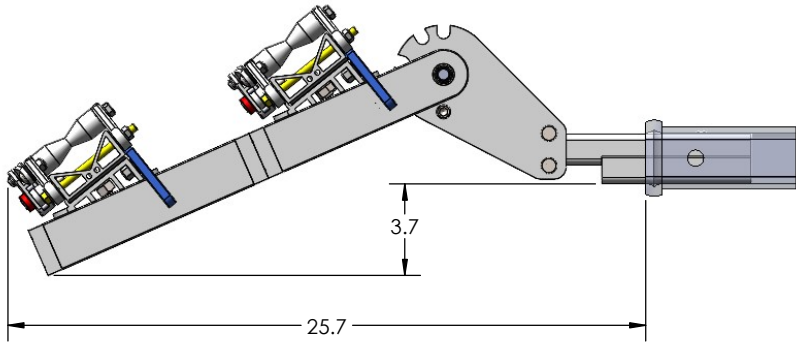

1.25" QUICK RACK SINGLE

OVERALL WIDTH

1.25" QUICK RACK SINGLE - STORAGE POSITION

BASE RACK

BASE RACK W/ ONE ADD-ON

BASE RACK W/ TWO ADD-ONS

1.25" QUICK RACK SINGLE - RIDE POSITION

BASE RACK W/ ONE ADD-ON

BASE RACK

BASE RACK W/ TWO ADD-ONS

1.25" QUICK RACK SINGLE - DOWN POSITION

BASE RACK W/ ONE ADD-ON

BASE RACK

BASE RACK W/ TWO ADD-ONS