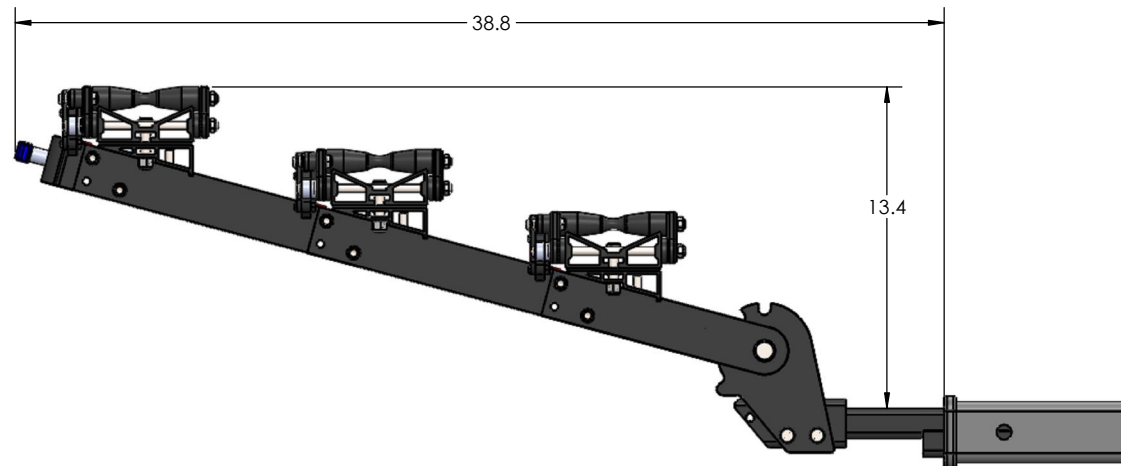

1.25" EQUIP-D SINGLE

STORAGE POSITION

RIDE POSITION

DOWN POSITION

OVERALL WIDTH

1.25" EQUIP-D SINGLE - STORAGE POSITION

BASE RACK

BASE RACK W/ ONE ADD-ON

BASE RACK W/ TWO ADD-ONS

1.25" EQUIP-D SINGLE - RIDE POSITION

BASE RACK W/ ONE ADD-ON

BASE RACK

BASE RACK W/ TWO ADD-ONS

1.25" EQUIP-D SINGLE - DOWN POSITION

BASE RACK W/ ONE ADD-ON

BASE RACK

BASE RACK W/ TWO ADD-ONS