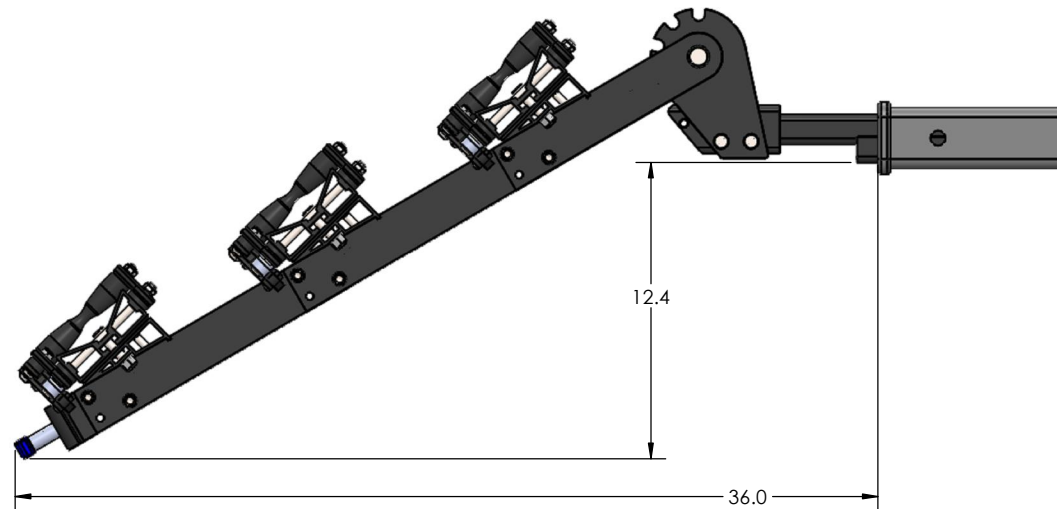

1.25" EQUIP-D SINGLE

STORAGE POSITION

RIDE POSITION

DOWN POSITION

OVERALL WIDTH

1.25" EQUIP-D SINGLE - STORAGE POSITION

BASE RACK

BASE RACK W/ ONE ADD-ON

BASE RACK W/ TWO ADD-ONS

1.25" EQUIP-D SINGLE - RIDE POSITION

BASE RACK W/ ONE ADD-ON

BASE RACK

BASE RACK W/ TWO ADD-ONS

1.25" EQUIP-D SINGLE - DOWN POSITION

BASE RACK W/ ONE ADD-ON

BASE RACK

BASE RACK W/ TWO ADD-ONS