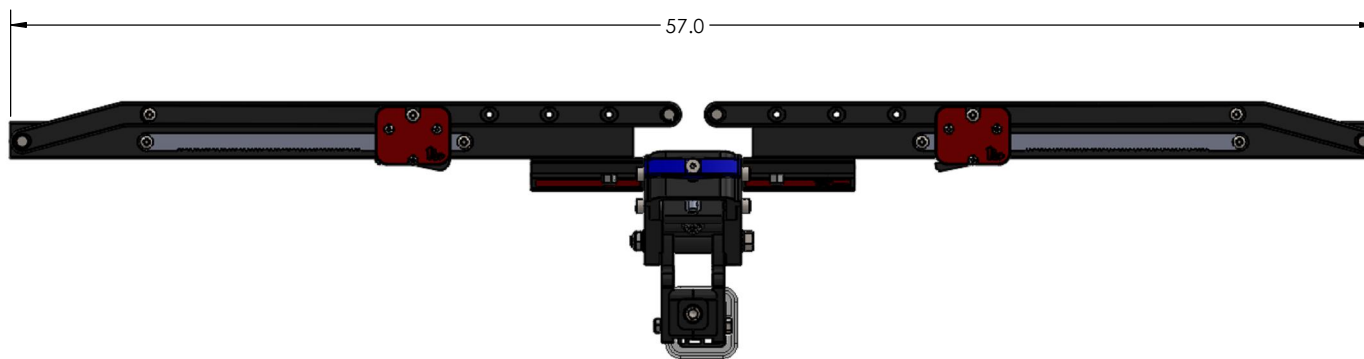

1.25" EQUIP-D SINGLE

STORAGE POSITION

RIDE POSITION

DOWN POSITION

OVERALL WIDTH

1.25" EQUIP-D SINGLE - STORAGE POSITION

BASE RACK

BASE RACK W/ ONE ADD-ON

BASE RACK W/ TWO ADD-ONS

1.25" EQUIP-D SINGLE - RIDE POSITION

BASE RACK W/ ONE ADD-ON

BASE RACK

BASE RACK W/ TWO ADD-ONS

1.25" EQUIP-D SINGLE - DOWN POSITION

BASE RACK W/ ONE ADD-ON

BASE RACK

BASE RACK W/ TWO ADD-ONS