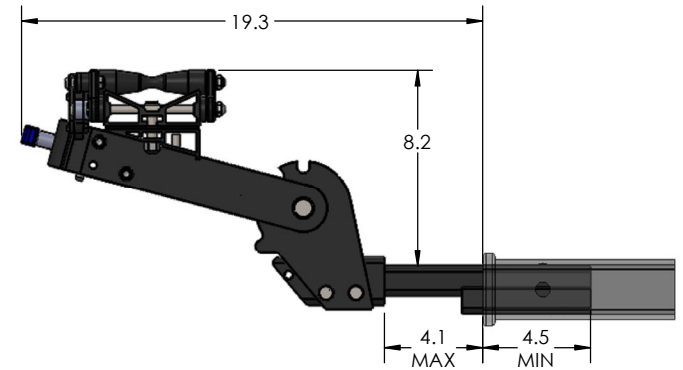

1.25" EQUIP-D SINGLE

STORAGE POSITION

RIDE POSITION

DOWN POSITION

OVERALL WIDTH

1.25" EQUIP-D SINGLE - STORAGE POSITION

BASE RACK

BASE RACK W/ ONE ADD-ON

BASE RACK W/ TWO ADD-ONS

1.25" EQUIP-D SINGLE - RIDE POSITION

BASE RACK W/ ONE ADD-ON

BASE RACK

BASE RACK W/ TWO ADD-ONS

1.25" EQUIP-D SINGLE - DOWN POSITION

BASE RACK W/ ONE ADD-ON

BASE RACK