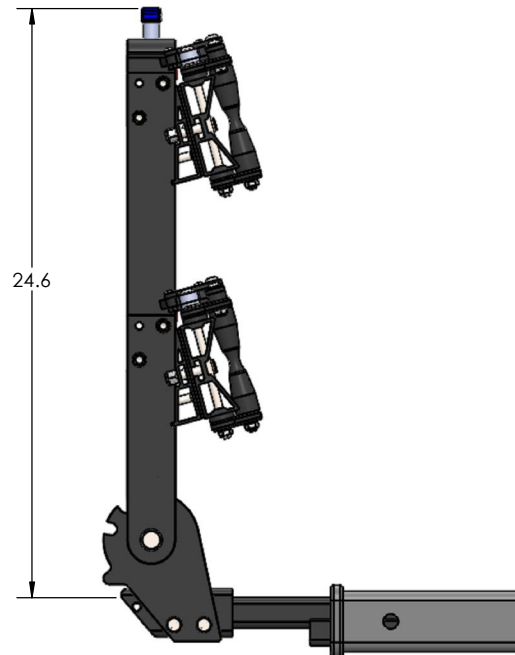

1.25" EQUIP-D SINGLE

STORAGE POSITION

RIDE POSITION

DOWN POSITION

OVERALL WIDTH

1.25" EQUIP-D SINGLE - STORAGE POSITION

BASE RACK

BASE RACK W/ ONE ADD-ON

BASE RACK W/ TWO ADD-ONS

1.25" EQUIP-D SINGLE - RIDE POSITION

BASE RACK W/ ONE ADD-ON

BASE RACK

BASE RACK W/ TWO ADD-ONS

1.25" EQUIP-D SINGLE - DOWN POSITION

BASE RACK W/ ONE ADD-ON

BASE RACK

BASE RACK W/ TWO ADD-ONS