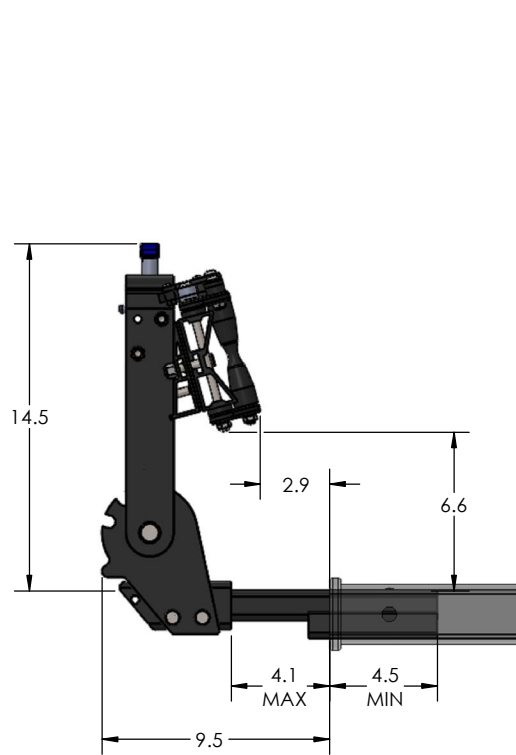

1.25" EQUIP-D SINGLE

STORAGE POSITION

RIDE POSITION

DOWN POSITION

OVERALL WIDTH

1.25" EQUIP-D SINGLE - STORAGE POSITION

BASE RACK

BASE RACK W/ ONE ADD-ON

BASE RACK W/ TWO ADD-ONS

1.25" EQUIP-D SINGLE - RIDE POSITION

BASE RACK W/ ONE ADD-ON

BASE RACK

BASE RACK W/ TWO ADD-ONS

1.25" EQUIP-D SINGLE - DOWN POSITION

BASE RACK W/ ONE ADD-ON

BASE RACK

BASE RACK W/ TWO ADD-ONS