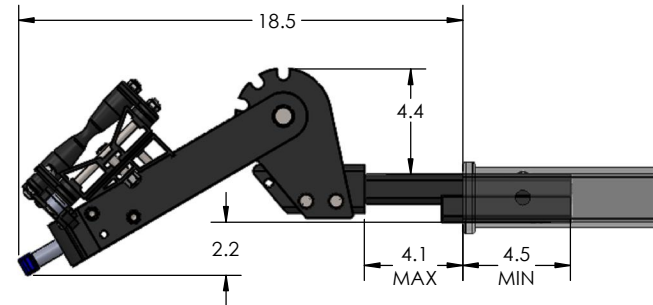

1.25" EQUIP-D SINGLE

STORAGE POSITION

RIDE POSITION

DOWN POSITION

OVERALL WIDTH

1.25" EQUIP-D SINGLE - STORAGE POSITION

BASE RACK

BASE RACK W/ ONE ADD-ON

BASE RACK W/ TWO ADD-ONS

1.25" EQUIP-D SINGLE - RIDE POSITION

BASE RACK W/ ONE ADD-ON

BASE RACK

BASE RACK W/ TWO ADD-ONS

1.25" EQUIP-D SINGLE - DOWN POSITION

BASE RACK W/ ONE ADD-ON

BASE RACK