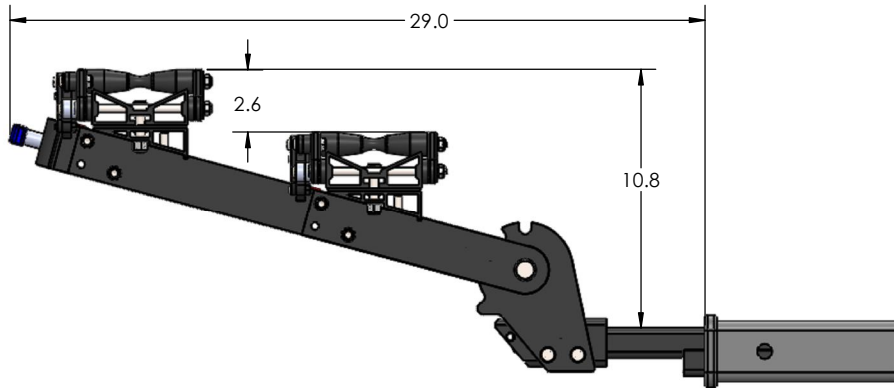

1.25" EQUIP-D SINGLE

STORAGE POSITION

RIDE POSITION

DOWN POSITION

OVERALL WIDTH

1.25" EQUIP-D SINGLE - STORAGE POSITION

BASE RACK

BASE RACK W/ ONE ADD-ON

BASE RACK W/ TWO ADD-ONS

1.25" EQUIP-D SINGLE - RIDE POSITION

BASE RACK W/ ONE ADD-ON

BASE RACK

BASE RACK W/ TWO ADD-ONS

1.25" EQUIP-D SINGLE - DOWN POSITION

BASE RACK W/ ONE ADD-ON

BASE RACK

BASE RACK W/ TWO ADD-ONS