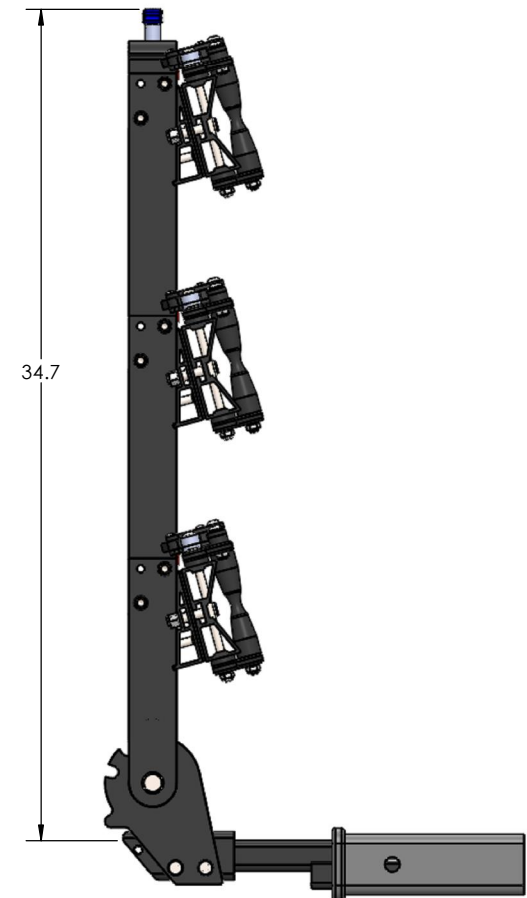

1.25" EQUIP-D SINGLE

STORAGE POSITION

RIDE POSITION

DOWN POSITION

OVERALL WIDTH

1.25" EQUIP-D SINGLE - STORAGE POSITION

BASE RACK

BASE RACK W/ ONE ADD-ON

BASE RACK W/ TWO ADD-ONS

1.25" EQUIP-D SINGLE - RIDE POSITION

BASE RACK W/ ONE ADD-ON

BASE RACK

BASE RACK W/ TWO ADD-ONS

1.25" EQUIP-D SINGLE - DOWN POSITION

BASE RACK W/ ONE ADD-ON

BASE RACK

BASE RACK W/ TWO ADD-ONS