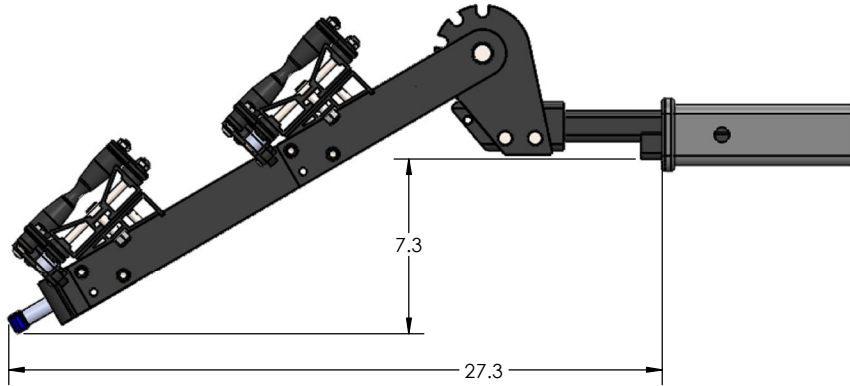

1.25" EQUIP-D SINGLE

STORAGE POSITION

RIDE POSITION

DOWN POSITION

OVERALL WIDTH

1.25" EQUIP-D SINGLE - STORAGE POSITION

BASE RACK

BASE RACK W/ ONE ADD-ON

BASE RACK W/ TWO ADD-ONS

1.25" EQUIP-D SINGLE - RIDE POSITION

BASE RACK W/ ONE ADD-ON

BASE RACK

BASE RACK W/ TWO ADD-ONS

1.25" EQUIP-D SINGLE - DOWN POSITION

BASE RACK W/ ONE ADD-ON

BASE RACK

BASE RACK W/ TWO ADD-ONS