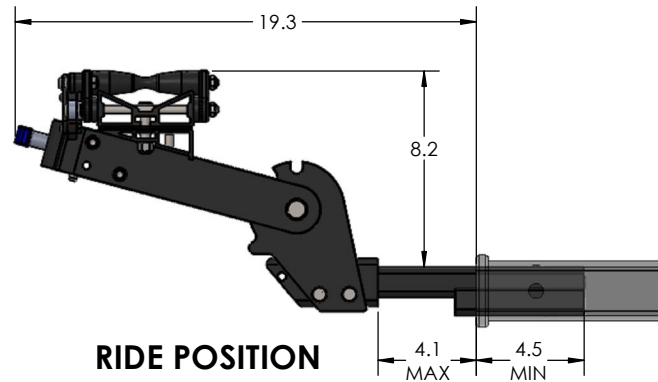

1.25" EQUIP-D SINGLE

STORAGE POSITION

RIDE POSITION

DOWN POSITION

OVERALL WIDTH

1.25" EQUIP-D SINGLE - STORAGE POSITION

BASE RACK

BASE RACK W/ ONE ADD-ON

BASE RACK W/ TWO ADD-ONS

1.25" EQUIP-D SINGLE - RIDE POSITION

BASE RACK W/ ONE ADD-ON

BASE RACK

BASE RACK W/ TWO ADD-ONS

1.25" EQUIP-D SINGLE - DOWN POSITION

BASE RACK W/ ONE ADD-ON

BASE RACK