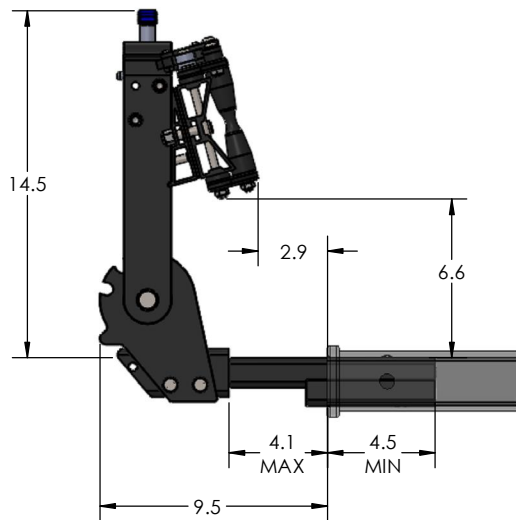

1.25" EQUIP-D SINGLE

STORAGE POSITION

RIDE POSITION

DOWN POSITION

OVERALL WIDTH

1.25" EQUIP-D SINGLE - STORAGE POSITION

BASE RACK

BASE RACK W/ ONE ADD-ON

BASE RACK W/ TWO ADD-ONS

1.25" EQUIP-D SINGLE - RIDE POSITION

BASE RACK W/ ONE ADD-ON

BASE RACK

BASE RACK W/ TWO ADD-ONS

1.25" EQUIP-D SINGLE - DOWN POSITION

BASE RACK W/ ONE ADD-ON

BASE RACK

BASE RACK W/ TWO ADD-ONS