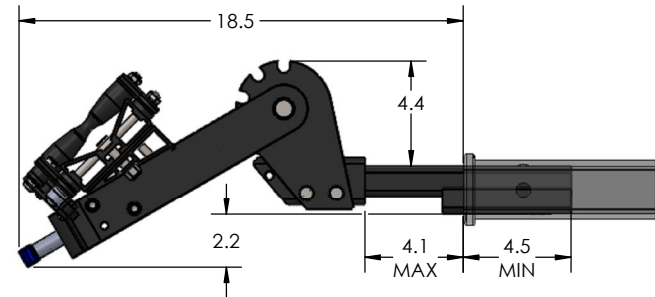

1.25" EQUIP-D SINGLE

STORAGE POSITION

RIDE POSITION

DOWN POSITION

OVERALL WIDTH

1.25" EQUIP-D SINGLE - STORAGE POSITION

BASE RACK

BASE RACK W/ ONE ADD-ON

BASE RACK W/ TWO ADD-ONS

1.25" EQUIP-D SINGLE - RIDE POSITION

BASE RACK W/ ONE ADD-ON

BASE RACK

BASE RACK W/ TWO ADD-ONS

1.25" EQUIP-D SINGLE - DOWN POSITION

BASE RACK W/ ONE ADD-ON

BASE RACK