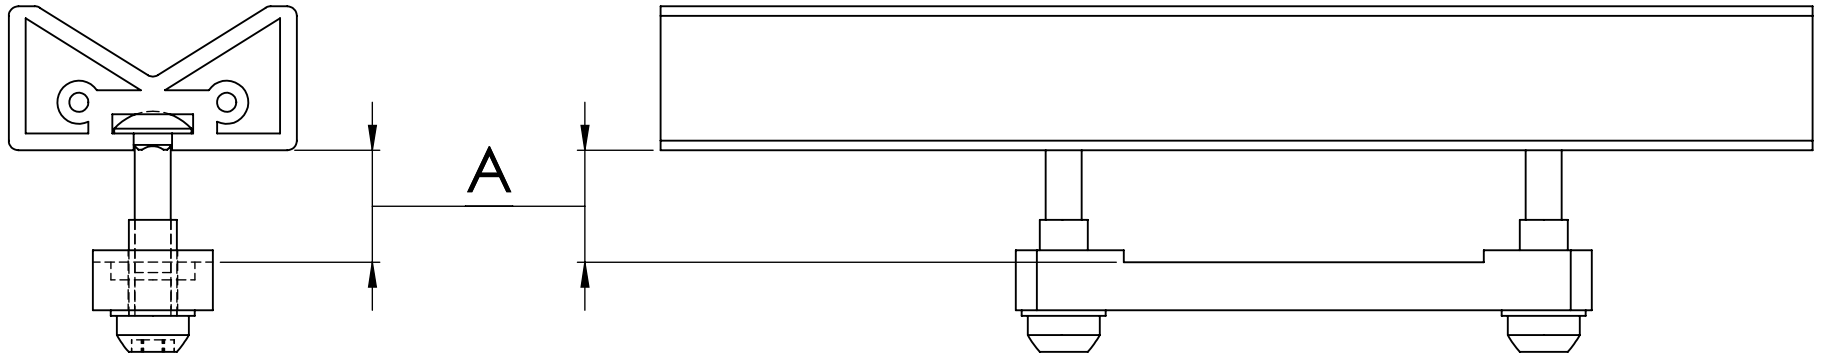

# Roof Rack Fit Over Crossbar

Dimension A - Height of Crossbar

	Bolt Length	Hold Crossbar Heights
Option 1	1"	.4" through .9"
Option 2	1.5"	.9" through 1.375"
Option 3	2"	1.4" through 1.875"