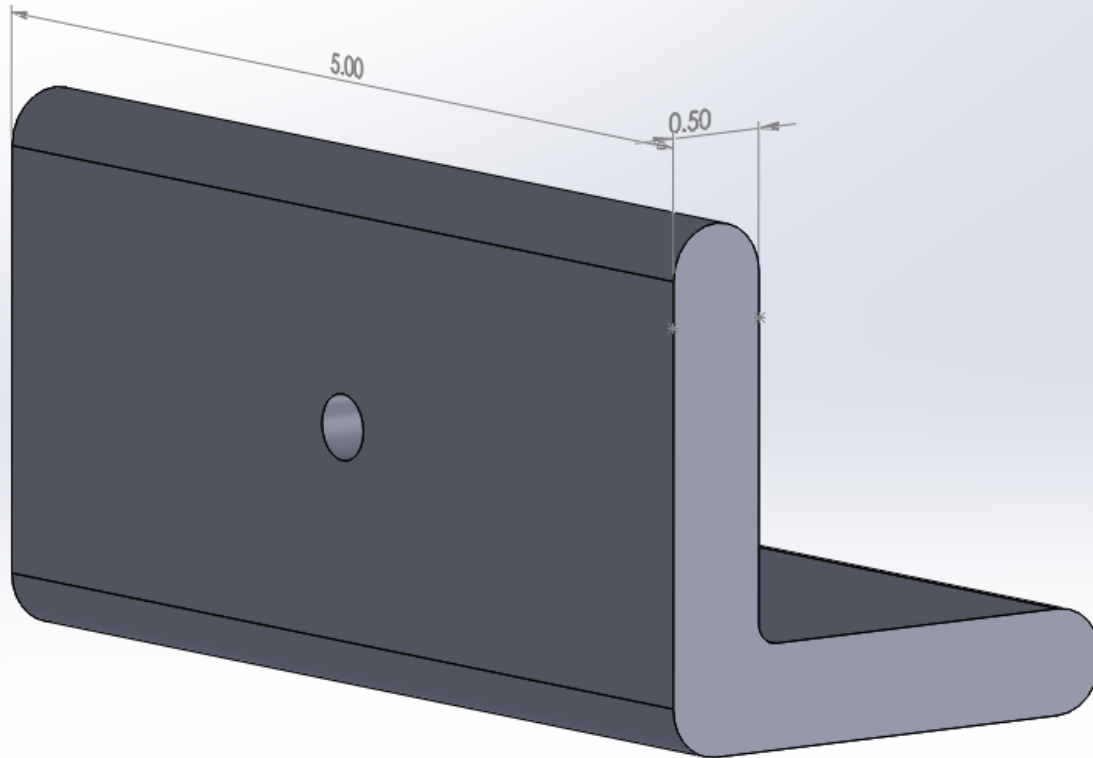

2.5" Hitch Adapter

All dimensions are in inches