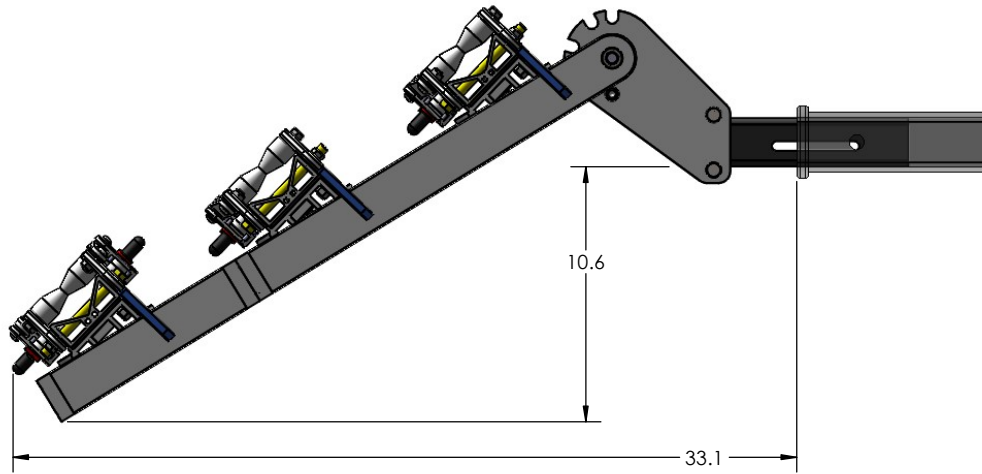

2" HEAVY & SUPER DUTY DOUBLE

OVERALL WIDTH

2" HEAVY & SUPER DUTY DOUBLE - STORAGE POSITION

BASE RACK

BASE RACK W/ ONE ADD-ON

BASE RACK W/ TWO ADD-ONS

2" HEAVY & SUPER DUTY DOUBLE - RIDE POSITION

BASE RACK W/ ONE ADD-ON

BASE RACK

BASE RACK W/ TWO ADD-ONS

2" HEAVY & SUPER DUTY DOUBLE - DOWN POSITION

BASE RACK W/ ONE ADD-ON

BASE RACK

BASE RACK W/ TWO ADD-ONS