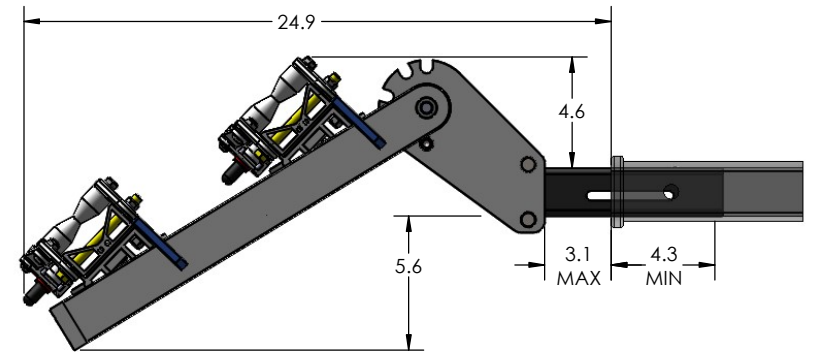

2" HEAVY & SUPER DUTY DOUBLE

OVERALL WIDTH

2" HEAVY & SUPER DUTY DOUBLE - STORAGE POSITION

BASE RACK

BASE RACK W/ ONE ADD-ON

BASE RACK W/ TWO ADD-ONS

2" HEAVY & SUPER DUTY DOUBLE - RIDE POSITION

BASE RACK W/ ONE ADD-ON

BASE RACK

BASE RACK W/ TWO ADD-ONS

2" HEAVY & SUPER DUTY DOUBLE - DOWN POSITION

BASE RACK W/ ONE ADD-ON

BASE RACK

BASE RACK W/ TWO ADD-ONS