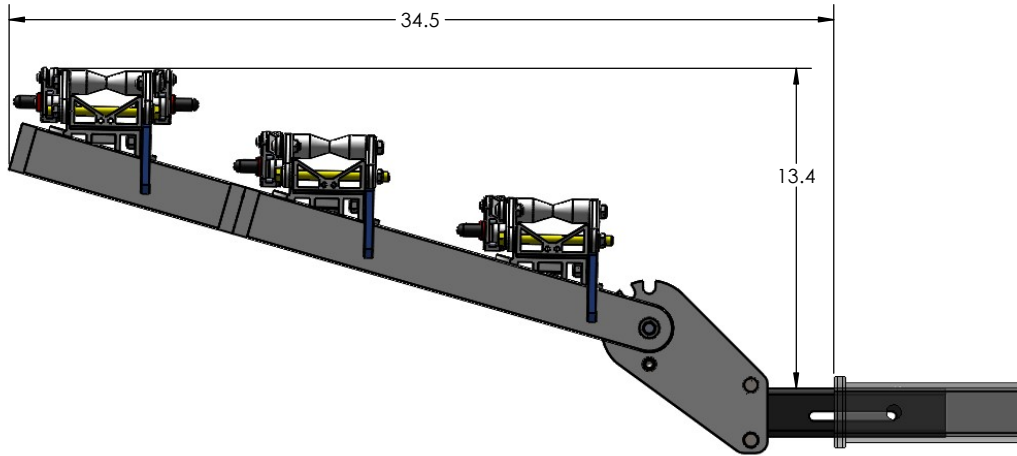

2" HEAVY & SUPER DUTY DOUBLE

OVERALL WIDTH

2" HEAVY & SUPER DUTY DOUBLE - STORAGE POSITION

BASE RACK

BASE RACK W/ ONE ADD-ON

BASE RACK W/ TWO ADD-ONS

2" HEAVY & SUPER DUTY DOUBLE - RIDE POSITION

BASE RACK W/ ONE ADD-ON

BASE RACK

BASE RACK W/ TWO ADD-ONS

2" HEAVY & SUPER DUTY DOUBLE - DOWN POSITION

BASE RACK W/ ONE ADD-ON

BASE RACK

BASE RACK W/ TWO ADD-ONS