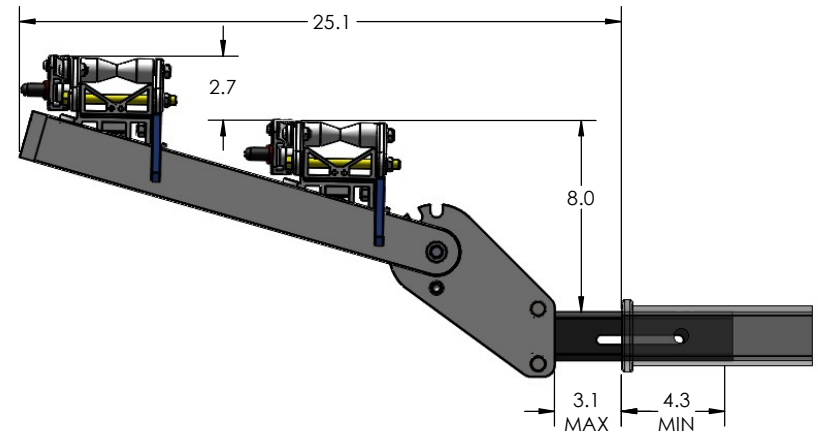

2" HEAVY & SUPER DUTY DOUBLE

OVERALL WIDTH

2" HEAVY & SUPER DUTY DOUBLE - STORAGE POSITION

BASE RACK

BASE RACK W/ ONE ADD-ON

BASE RACK W/ TWO ADD-ONS

2" HEAVY & SUPER DUTY DOUBLE - RIDE POSITION

BASE RACK W/ ONE ADD-ON

BASE RACK

BASE RACK W/ TWO ADD-ONS

2" HEAVY & SUPER DUTY DOUBLE - DOWN POSITION

BASE RACK W/ ONE ADD-ON

BASE RACK

BASE RACK W/ TWO ADD-ONS