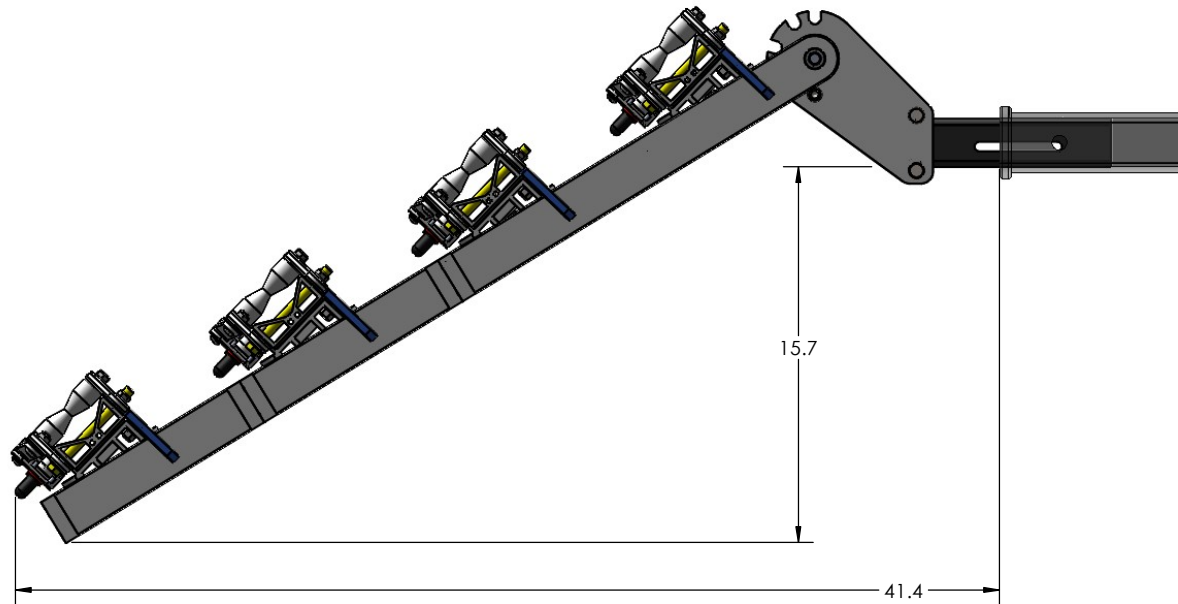

2" HEAVY & SUPER DUTY DOUBLE

OVERALL WIDTH

2" HEAVY & SUPER DUTY DOUBLE - STORAGE POSITION

BASE RACK

BASE RACK W/ ONE ADD-ON

BASE RACK W/ TWO ADD-ONS

2" HEAVY & SUPER DUTY DOUBLE - RIDE POSITION

BASE RACK W/ ONE ADD-ON

BASE RACK

BASE RACK W/ TWO ADD-ONS

2" HEAVY & SUPER DUTY DOUBLE - DOWN POSITION

BASE RACK W/ ONE ADD-ON

BASE RACK

BASE RACK W/ TWO ADD-ONS