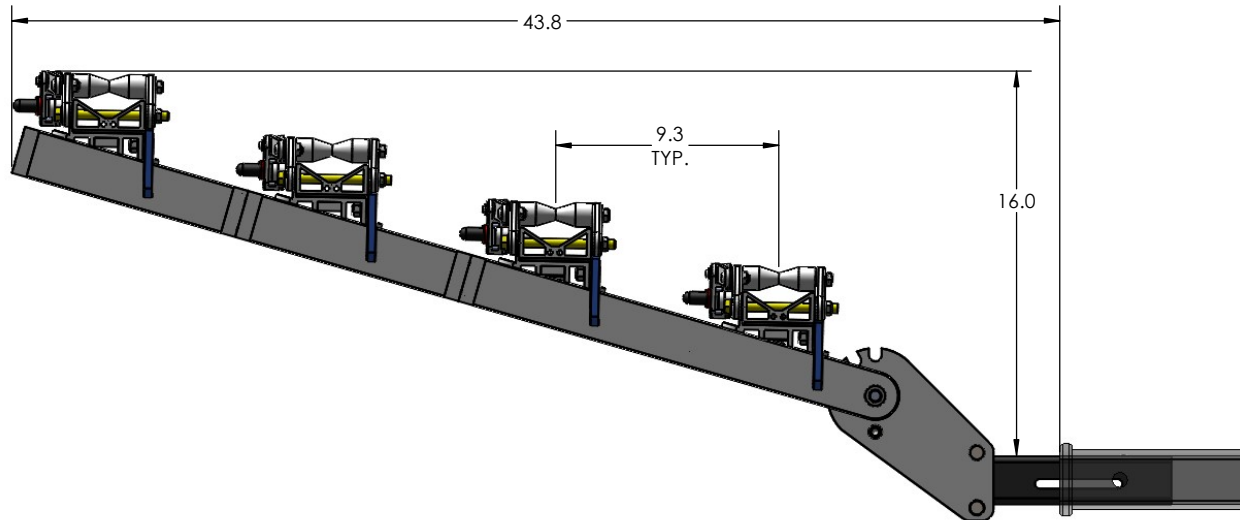

2" HEAVY & SUPER DUTY DOUBLE

OVERALL WIDTH

2" HEAVY & SUPER DUTY DOUBLE - STORAGE POSITION

BASE RACK

BASE RACK W/ ONE ADD-ON

BASE RACK W/ TWO ADD-ONS

2" HEAVY & SUPER DUTY DOUBLE - RIDE POSITION

BASE RACK W/ ONE ADD-ON

BASE RACK

BASE RACK W/ TWO ADD-ONS

2" HEAVY & SUPER DUTY DOUBLE - DOWN POSITION

BASE RACK W/ ONE ADD-ON

BASE RACK

BASE RACK W/ TWO ADD-ONS