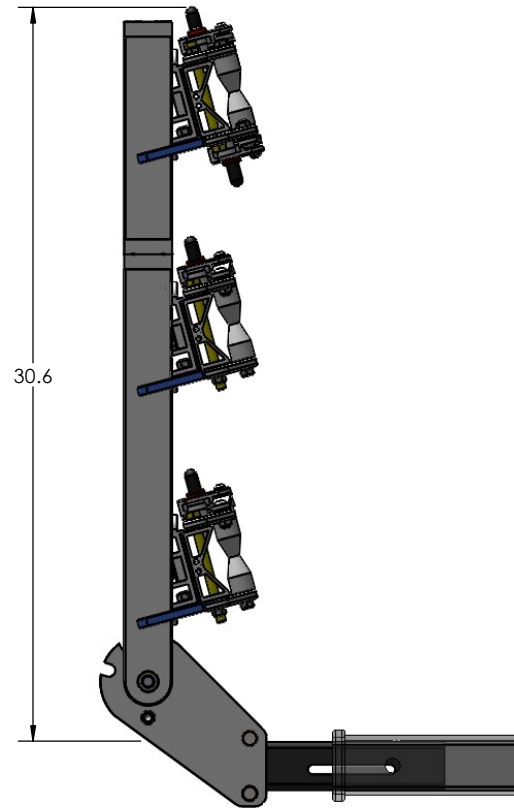

2" HEAVY & SUPER DUTY DOUBLE

OVERALL WIDTH

2" HEAVY & SUPER DUTY DOUBLE - STORAGE POSITION

BASE RACK

BASE RACK W/ ONE ADD-ON

BASE RACK W/ TWO ADD-ONS

2" HEAVY & SUPER DUTY DOUBLE - RIDE POSITION

BASE RACK W/ ONE ADD-ON

BASE RACK

BASE RACK W/ TWO ADD-ONS

2" HEAVY & SUPER DUTY DOUBLE - DOWN POSITION

BASE RACK W/ ONE ADD-ON

BASE RACK

BASE RACK W/ TWO ADD-ONS