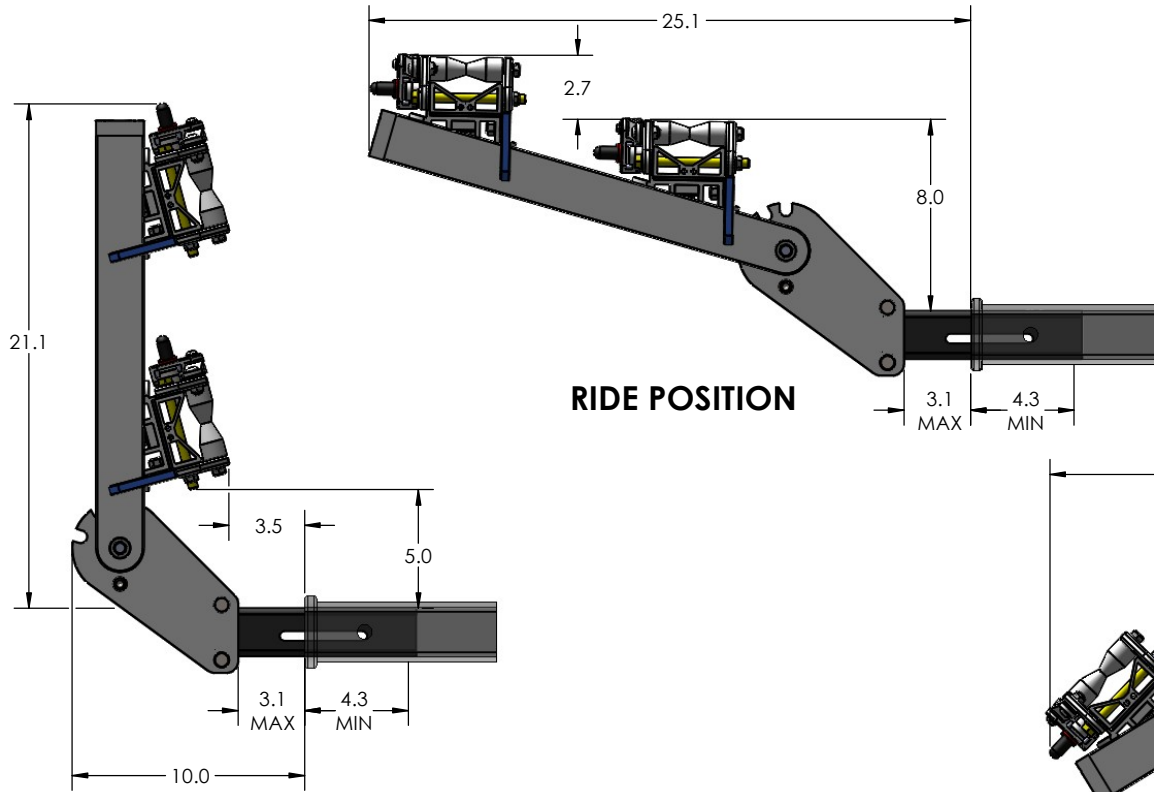

2" HEAVY & SUPER DUTY DOUBLE

OVERALL WIDTH

2" HEAVY & SUPER DUTY DOUBLE - STORAGE POSITION

BASE RACK

BASE RACK W/ ONE ADD-ON

BASE RACK W/ TWO ADD-ONS

2" HEAVY & SUPER DUTY DOUBLE - RIDE POSITION

BASE RACK W/ ONE ADD-ON

BASE RACK

BASE RACK W/ TWO ADD-ONS

2" HEAVY & SUPER DUTY DOUBLE - DOWN POSITION

BASE RACK W/ ONE ADD-ON

BASE RACK

BASE RACK W/ TWO ADD-ONS