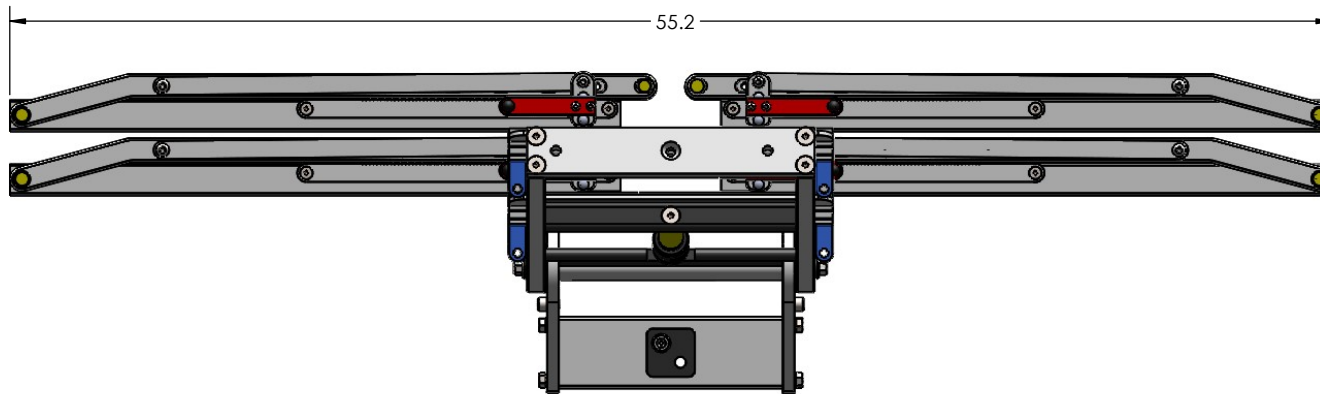

2" HEAVY & SUPER DUTY DOUBLE

OVERALL WIDTH

2" HEAVY & SUPER DUTY DOUBLE - STORAGE POSITION

BASE RACK

BASE RACK W/ ONE ADD-ON

BASE RACK W/ TWO ADD-ONS

2" HEAVY & SUPER DUTY DOUBLE - RIDE POSITION

BASE RACK W/ ONE ADD-ON

BASE RACK

BASE RACK W/ TWO ADD-ONS

2" HEAVY & SUPER DUTY DOUBLE - DOWN POSITION

BASE RACK W/ ONE ADD-ON

BASE RACK

BASE RACK W/ TWO ADD-ONS