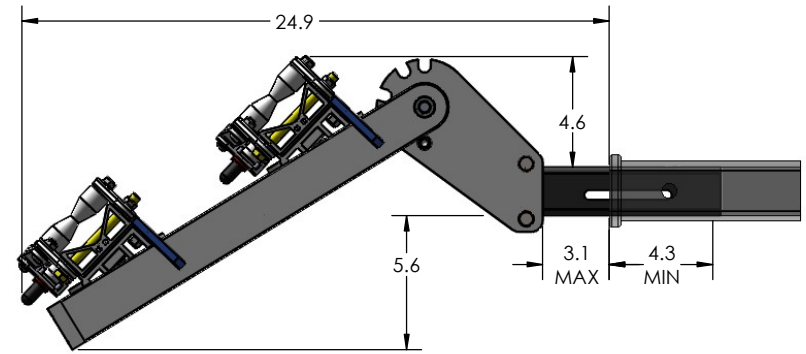

2" HEAVY & SUPER DUTY DOUBLE

OVERALL WIDTH

2" HEAVY & SUPER DUTY DOUBLE - STORAGE POSITION

BASE RACK

BASE RACK W/ ONE ADD-ON

BASE RACK W/ TWO ADD-ONS

2" HEAVY & SUPER DUTY DOUBLE - RIDE POSITION

BASE RACK W/ ONE ADD-ON

BASE RACK

BASE RACK W/ TWO ADD-ONS

2" HEAVY & SUPER DUTY DOUBLE - DOWN POSITION

BASE RACK W/ ONE ADD-ON

BASE RACK

BASE RACK W/ TWO ADD-ONS