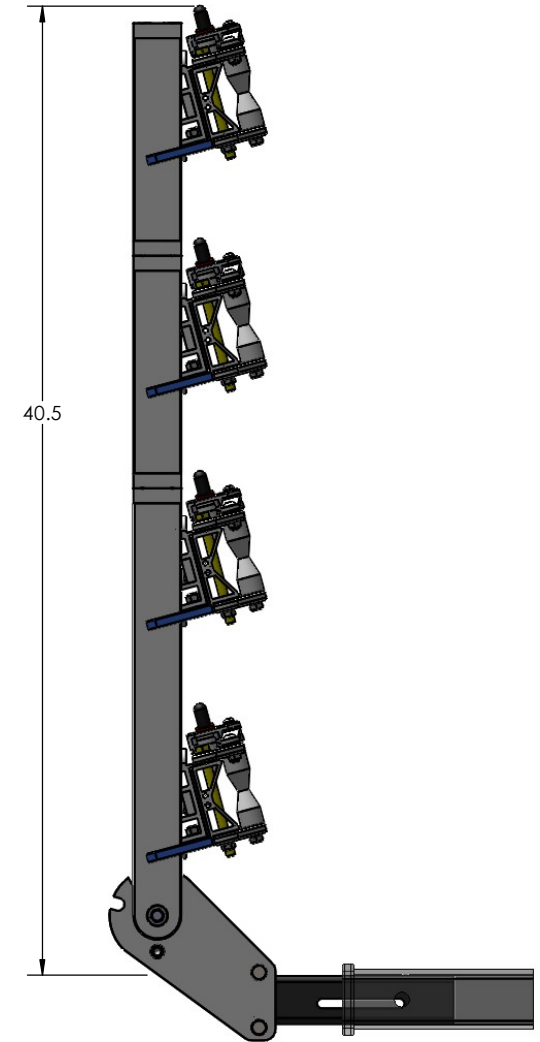

2" HEAVY & SUPER DUTY DOUBLE

OVERALL WIDTH

2" HEAVY & SUPER DUTY DOUBLE - STORAGE POSITION

BASE RACK

BASE RACK W/ ONE ADD-ON

BASE RACK W/ TWO ADD-ONS

2" HEAVY & SUPER DUTY DOUBLE - RIDE POSITION

BASE RACK W/ ONE ADD-ON

BASE RACK

BASE RACK W/ TWO ADD-ONS

2" HEAVY & SUPER DUTY DOUBLE - DOWN POSITION

BASE RACK W/ ONE ADD-ON

BASE RACK

BASE RACK W/ TWO ADD-ONS