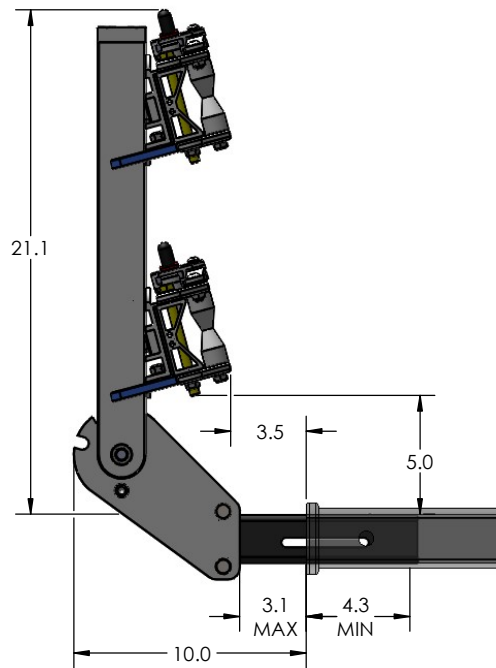

2" HEAVY & SUPER DUTY DOUBLE

OVERALL WIDTH

2" HEAVY & SUPER DUTY DOUBLE - STORAGE POSITION

BASE RACK

BASE RACK W/ ONE ADD-ON

BASE RACK W/ TWO ADD-ONS

2" HEAVY & SUPER DUTY DOUBLE - RIDE POSITION

BASE RACK W/ ONE ADD-ON

BASE RACK

BASE RACK W/ TWO ADD-ONS

2" HEAVY & SUPER DUTY DOUBLE - DOWN POSITION

BASE RACK W/ ONE ADD-ON

BASE RACK

BASE RACK W/ TWO ADD-ONS