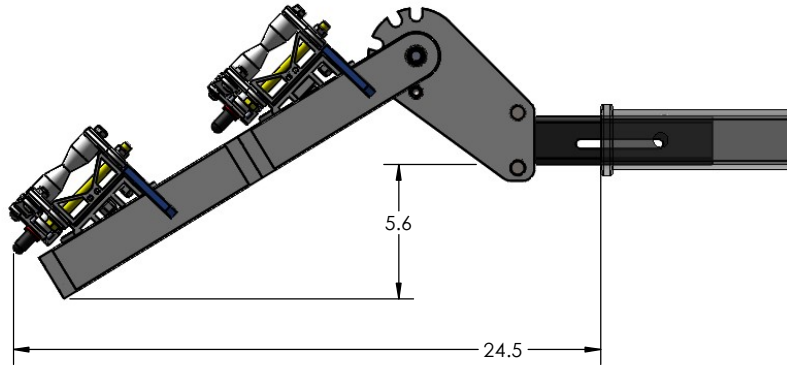

2" SUPER DUTY SINGLE

RIDE POSITION

STORAGE POSITION

DOWN POSITION

OVERALL WIDTH

2" SUPER DUTY SINGLE - STORAGE POSITION

BASE RACK

BASE RACK W/ ONE ADD-ON

BASE RACK W/ TWO ADD-ONS

2" SUPER DUTY SINGLE - RIDE POSITION

BASE RACK W/ ONE ADD-ON

BASE RACK W/ TWO ADD-ONS

2" SUPER DUTY SINGLE - DOWN POSITION

BASE RACK W/ ONE ADD-ON

BASE RACK

BASE RACK W/ TWO ADD-ONS