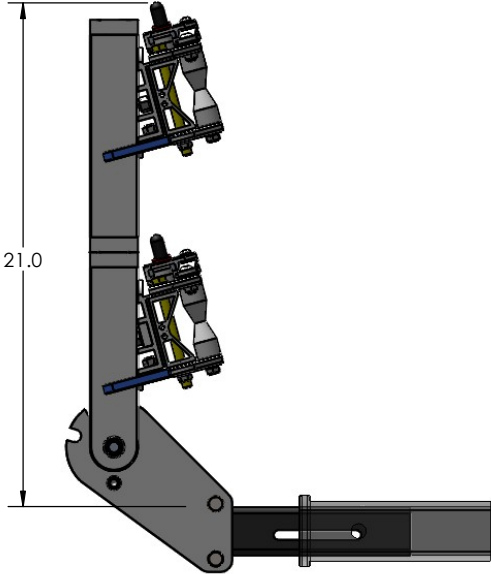

2" SUPER DUTY SINGLE

RIDE POSITION

STORAGE POSITION

DOWN POSITION

OVERALL WIDTH

2" SUPER DUTY SINGLE - STORAGE POSITION

BASE RACK

BASE RACK W/ ONE ADD-ON

BASE RACK W/ TWO ADD-ONS

2" SUPER DUTY SINGLE - RIDE POSITION

BASE RACK W/ ONE ADD-ON

BASE RACK W/ TWO ADD-ONS

2" SUPER DUTY SINGLE - DOWN POSITION

BASE RACK W/ ONE ADD-ON

BASE RACK

BASE RACK W/ TWO ADD-ONS