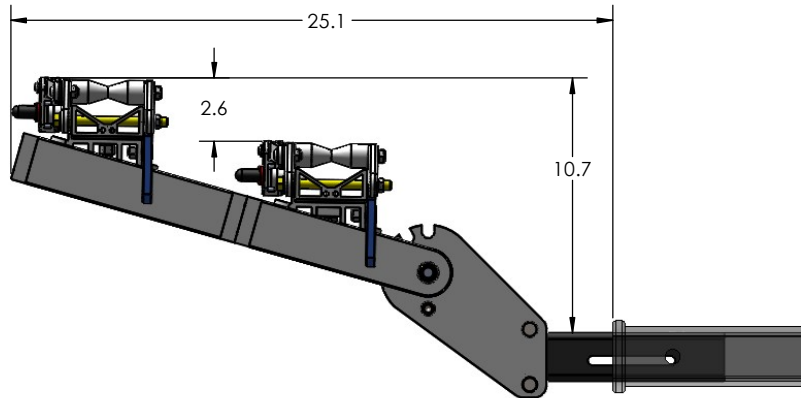

2" SUPER DUTY SINGLE

RIDE POSITION

STORAGE POSITION

DOWN POSITION

OVERALL WIDTH

2" SUPER DUTY SINGLE - STORAGE POSITION

BASE RACK

BASE RACK W/ ONE ADD-ON

BASE RACK W/ TWO ADD-ONS

2" SUPER DUTY SINGLE - RIDE POSITION

BASE RACK W/ ONE ADD-ON

BASE RACK W/ TWO ADD-ONS

2" SUPER DUTY SINGLE - DOWN POSITION

BASE RACK W/ ONE ADD-ON

BASE RACK

BASE RACK W/ TWO ADD-ONS