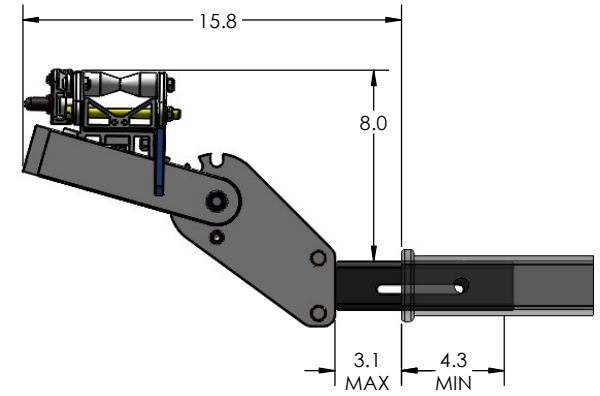

2" SUPER DUTY SINGLE

RIDE POSITION

STORAGE POSITION

DOWN POSITION

OVERALL WIDTH

2" SUPER DUTY SINGLE - STORAGE POSITION

BASE RACK

BASE RACK W/ ONE ADD-ON

BASE RACK W/ TWO ADD-ONS

2" SUPER DUTY SINGLE - RIDE POSITION

BASE RACK W/ ONE ADD-ON

BASE RACK W/ TWO ADD-ONS

2" SUPER DUTY SINGLE - DOWN POSITION

BASE RACK W/ ONE ADD-ON

BASE RACK

BASE RACK W/ TWO ADD-ONS