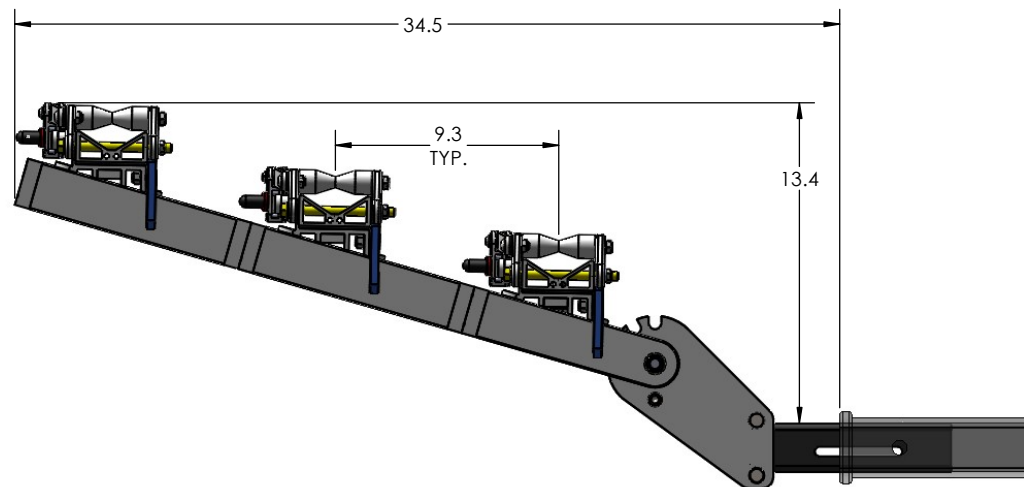

2" SUPER DUTY SINGLE

RIDE POSITION

STORAGE POSITION

DOWN POSITION

OVERALL WIDTH

2" SUPER DUTY SINGLE - STORAGE POSITION

BASE RACK

BASE RACK W/ ONE ADD-ON

BASE RACK W/ TWO ADD-ONS

2" SUPER DUTY SINGLE - RIDE POSITION

BASE RACK W/ ONE ADD-ON

BASE RACK W/ TWO ADD-ONS

2" SUPER DUTY SINGLE - DOWN POSITION

BASE RACK W/ ONE ADD-ON

BASE RACK

BASE RACK W/ TWO ADD-ONS