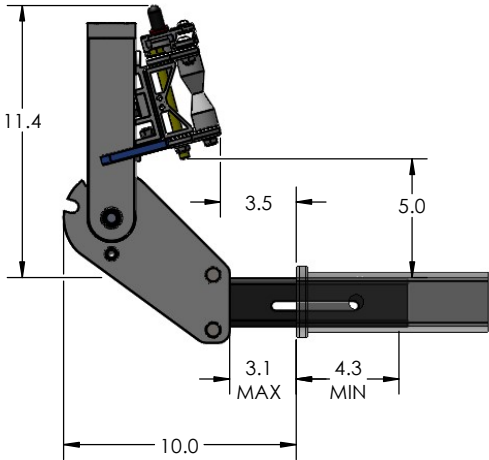

2" SUPER DUTY SINGLE

RIDE POSITION

STORAGE POSITION

DOWN POSITION

OVERALL WIDTH

2" SUPER DUTY SINGLE - STORAGE POSITION

BASE RACK

BASE RACK W/ ONE ADD-ON

BASE RACK W/ TWO ADD-ONS

2" SUPER DUTY SINGLE - RIDE POSITION

BASE RACK W/ ONE ADD-ON

BASE RACK W/ TWO ADD-ONS

2" SUPER DUTY SINGLE - DOWN POSITION

BASE RACK W/ ONE ADD-ON

BASE RACK

BASE RACK W/ TWO ADD-ONS