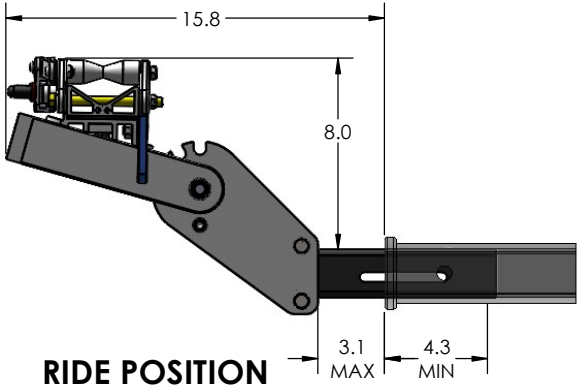

2" SUPER DUTY SINGLE

RIDE POSITION

STORAGE POSITION

DOWN POSITION

OVERALL WIDTH

2" SUPER DUTY SINGLE - STORAGE POSITION

BASE RACK

BASE RACK W/ ONE ADD-ON

BASE RACK W/ TWO ADD-ONS

2" SUPER DUTY SINGLE - RIDE POSITION

BASE RACK W/ ONE ADD-ON

BASE RACK W/ TWO ADD-ONS

2" SUPER DUTY SINGLE - DOWN POSITION

BASE RACK W/ ONE ADD-ON

BASE RACK

BASE RACK W/ TWO ADD-ONS