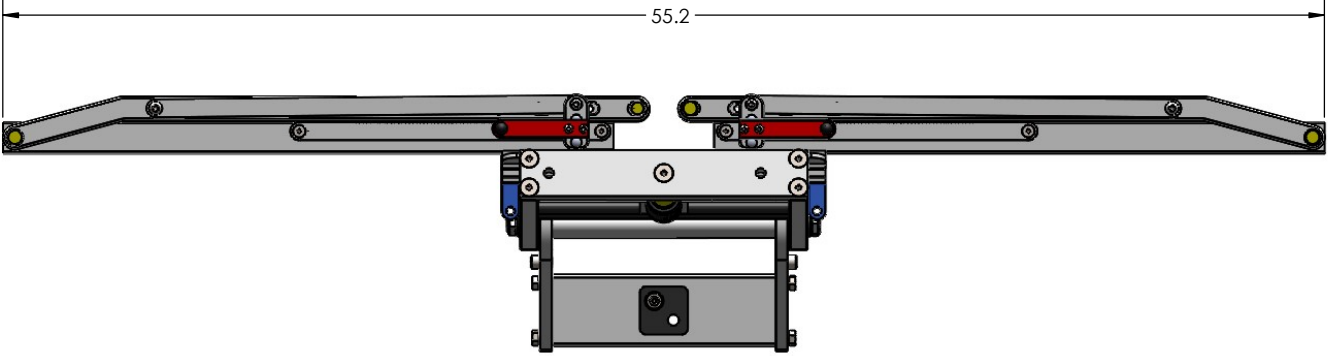

2" SUPER DUTY SINGLE

RIDE POSITION

STORAGE POSITION

DOWN POSITION

OVERALL WIDTH

2" SUPER DUTY SINGLE - STORAGE POSITION

BASE RACK

BASE RACK W/ ONE ADD-ON

BASE RACK W/ TWO ADD-ONS

2" SUPER DUTY SINGLE - RIDE POSITION

BASE RACK W/ ONE ADD-ON

BASE RACK W/ TWO ADD-ONS

2" SUPER DUTY SINGLE - DOWN POSITION

BASE RACK W/ ONE ADD-ON

BASE RACK

BASE RACK W/ TWO ADD-ONS