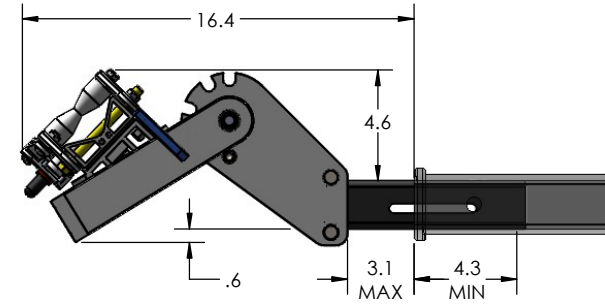

2" SUPER DUTY SINGLE

RIDE POSITION

STORAGE POSITION

DOWN POSITION

OVERALL WIDTH

2" SUPER DUTY SINGLE - STORAGE POSITION

BASE RACK

BASE RACK W/ ONE ADD-ON

BASE RACK W/ TWO ADD-ONS

2" SUPER DUTY SINGLE - RIDE POSITION

BASE RACK W/ ONE ADD-ON

BASE RACK W/ TWO ADD-ONS

2" SUPER DUTY SINGLE - DOWN POSITION

BASE RACK W/ ONE ADD-ON

BASE RACK

BASE RACK W/ TWO ADD-ONS