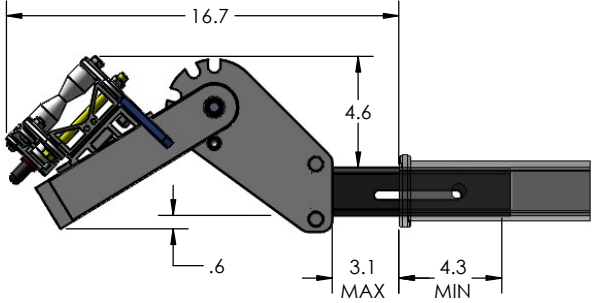

2" SUPER DUTY SINGLE

RIDE POSITION

STORAGE POSITION

DOWN POSITION

OVERALL WIDTH

2" SUPER DUTY SINGLE - STORAGE POSITION

BASE RACK

BASE RACK W/ ONE ADD-ON

BASE RACK W/ TWO ADD-ONS

2" SUPER DUTY SINGLE - RIDE POSITION

BASE RACK W/ ONE ADD-ON

BASE RACK W/ TWO ADD-ONS

2" SUPER DUTY SINGLE - DOWN POSITION

BASE RACK W/ ONE ADD-ON

BASE RACK

BASE RACK W/ TWO ADD-ONS