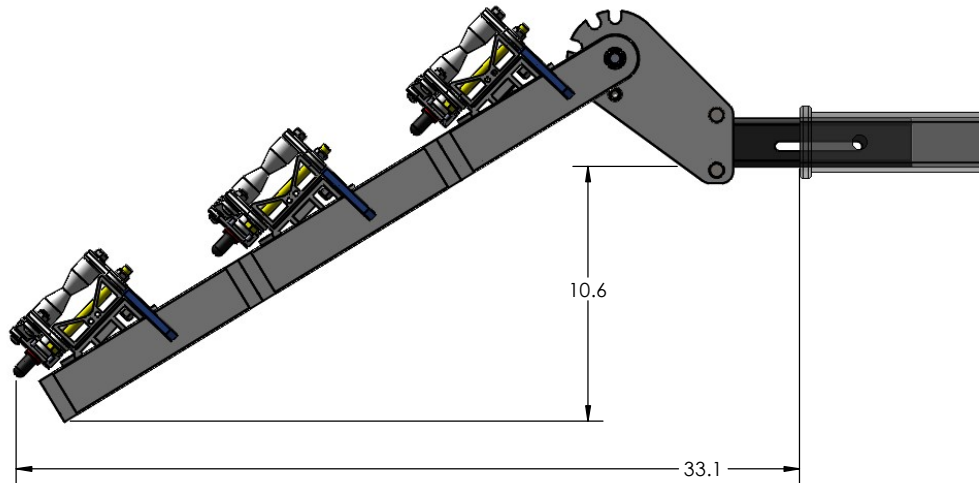

2" SUPER DUTY SINGLE

RIDE POSITION

STORAGE POSITION

DOWN POSITION

OVERALL WIDTH

2" SUPER DUTY SINGLE - STORAGE POSITION

BASE RACK

BASE RACK W/ ONE ADD-ON

BASE RACK W/ TWO ADD-ONS

2" SUPER DUTY SINGLE - RIDE POSITION

BASE RACK W/ ONE ADD-ON

BASE RACK W/ TWO ADD-ONS

2" SUPER DUTY SINGLE - DOWN POSITION

BASE RACK W/ ONE ADD-ON

BASE RACK

BASE RACK W/ TWO ADD-ONS