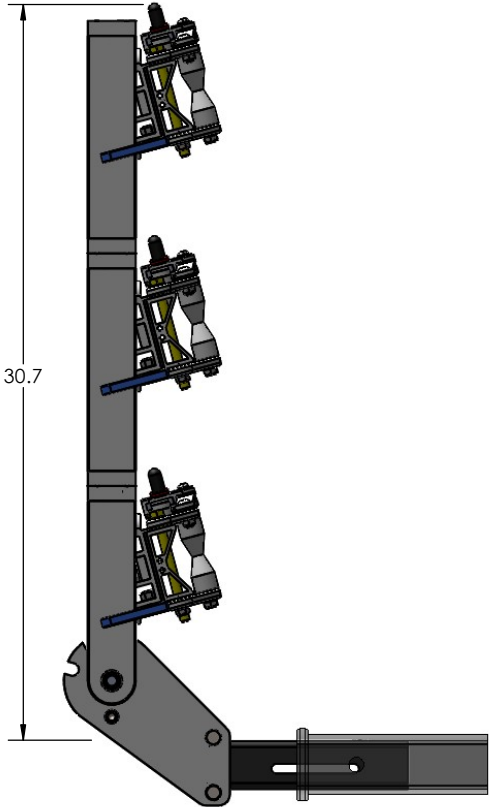

2" SUPER DUTY SINGLE

RIDE POSITION

STORAGE POSITION

DOWN POSITION

OVERALL WIDTH

2" SUPER DUTY SINGLE - STORAGE POSITION

BASE RACK

BASE RACK W/ ONE ADD-ON

BASE RACK W/ TWO ADD-ONS

2" SUPER DUTY SINGLE - RIDE POSITION

BASE RACK W/ ONE ADD-ON

BASE RACK W/ TWO ADD-ONS

2" SUPER DUTY SINGLE - DOWN POSITION

BASE RACK W/ ONE ADD-ON

BASE RACK

BASE RACK W/ TWO ADD-ONS