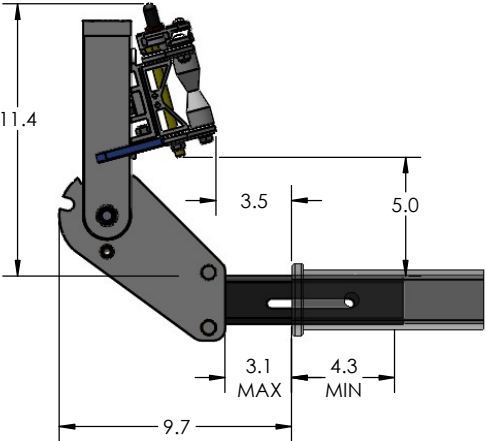

2" SUPER DUTY SINGLE

RIDE POSITION

STORAGE POSITION

DOWN POSITION

OVERALL WIDTH

2" SUPER DUTY SINGLE - STORAGE POSITION

BASE RACK

BASE RACK W/ ONE ADD-ON

BASE RACK W/ TWO ADD-ONS

2" SUPER DUTY SINGLE - RIDE POSITION

BASE RACK W/ ONE ADD-ON

BASE RACK W/ TWO ADD-ONS

2" SUPER DUTY SINGLE - DOWN POSITION

BASE RACK W/ ONE ADD-ON

BASE RACK

BASE RACK W/ TWO ADD-ONS