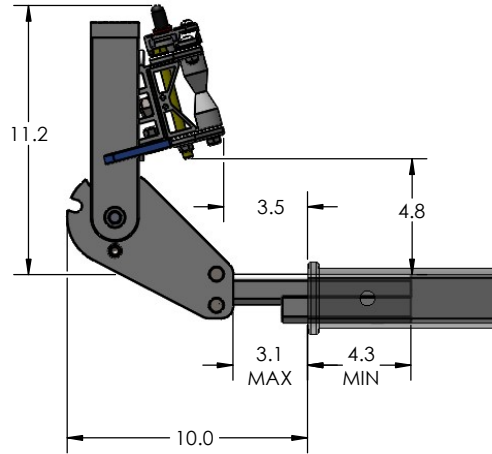

1.25" QUICK RACK SINGLE

STORAGE POSITION

DOWN POSITION

OVERALL WIDTH

1.25" QUICK RACK SINGLE - STORAGE POSITION

BASE RACK

BASE RACK W/ ONE ADD-ON

BASE RACK W/ TWO ADD-ONS

1.25" QUICK RACK SINGLE - RIDE POSITION

BASE RACK W/ ONE ADD-ON

BASE RACK

BASE RACK W/ TWO ADD-ONS

1.25" QUICK RACK SINGLE - DOWN POSITION

BASE RACK W/ ONE ADD-ON

BASE RACK

BASE RACK W/ TWO ADD-ONS