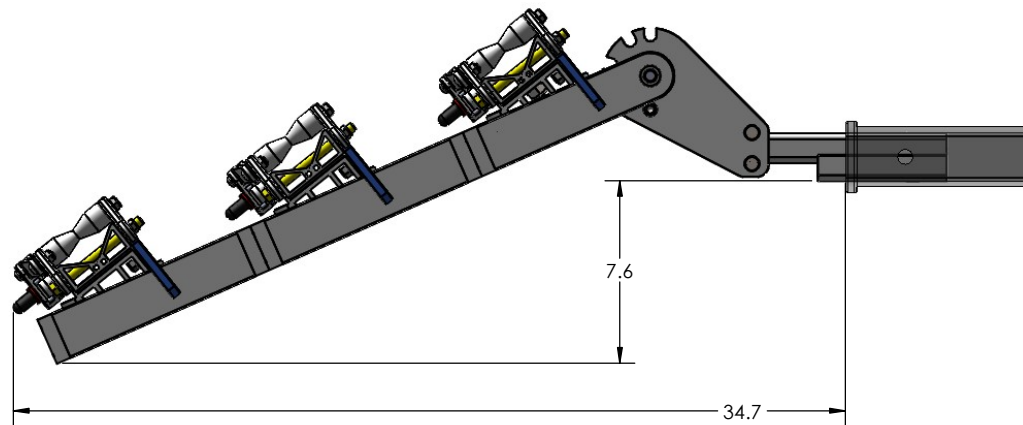

1.25" QUICK RACK SINGLE

STORAGE POSITION

DOWN POSITION

OVERALL WIDTH

1.25" QUICK RACK SINGLE - STORAGE POSITION

BASE RACK

BASE RACK W/ ONE ADD-ON

BASE RACK W/ TWO ADD-ONS

1.25" QUICK RACK SINGLE - RIDE POSITION

BASE RACK W/ ONE ADD-ON

BASE RACK

BASE RACK W/ TWO ADD-ONS

1.25" QUICK RACK SINGLE - DOWN POSITION

BASE RACK W/ ONE ADD-ON

BASE RACK

BASE RACK W/ TWO ADD-ONS