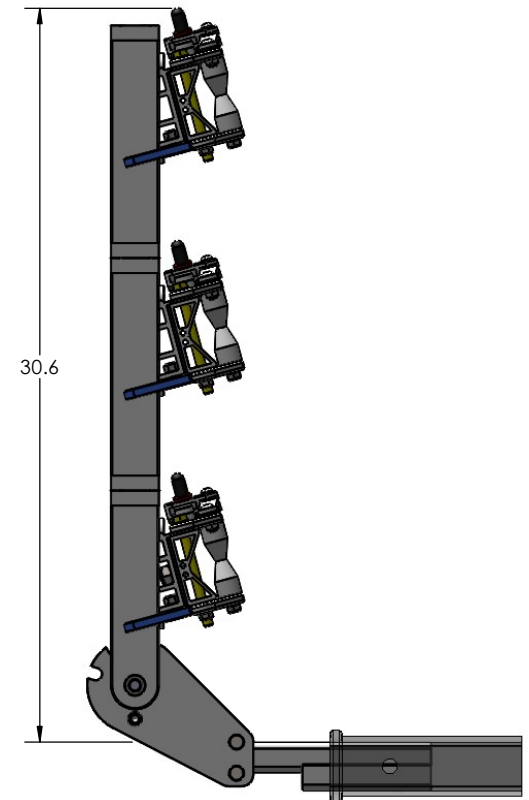

1.25" QUICK RACK SINGLE

STORAGE POSITION

DOWN POSITION

OVERALL WIDTH

1.25" QUICK RACK SINGLE - STORAGE POSITION

BASE RACK

BASE RACK W/ ONE ADD-ON

BASE RACK W/ TWO ADD-ONS

1.25" QUICK RACK SINGLE - RIDE POSITION

BASE RACK W/ ONE ADD-ON

BASE RACK

BASE RACK W/ TWO ADD-ONS

1.25" QUICK RACK SINGLE - DOWN POSITION

BASE RACK W/ ONE ADD-ON

BASE RACK

BASE RACK W/ TWO ADD-ONS