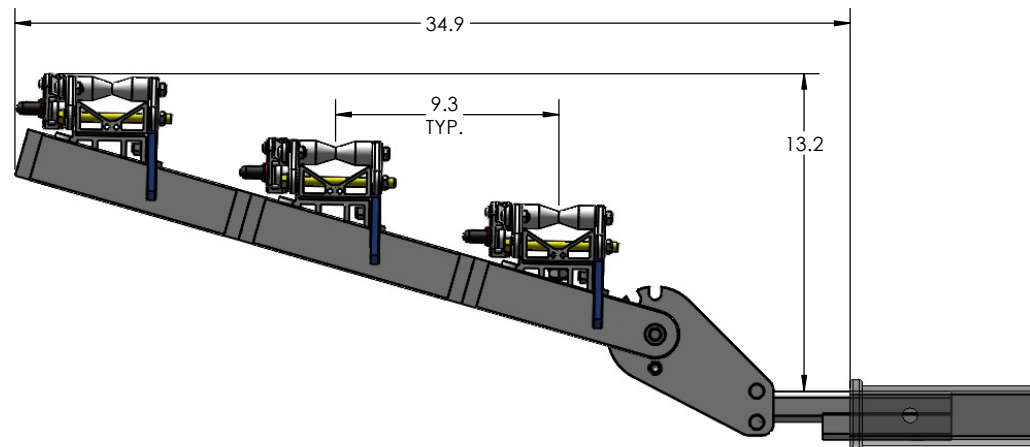

1.25" QUICK RACK SINGLE

STORAGE POSITION

DOWN POSITION

OVERALL WIDTH

1.25" QUICK RACK SINGLE - STORAGE POSITION

BASE RACK

BASE RACK W/ ONE ADD-ON

BASE RACK W/ TWO ADD-ONS

1.25" QUICK RACK SINGLE - RIDE POSITION

BASE RACK W/ ONE ADD-ON

BASE RACK

BASE RACK W/ TWO ADD-ONS

1.25" QUICK RACK SINGLE - DOWN POSITION

BASE RACK W/ ONE ADD-ON

BASE RACK

BASE RACK W/ TWO ADD-ONS