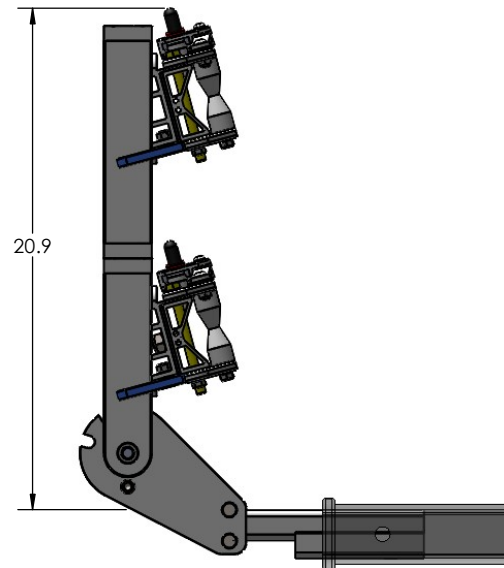

1.25" QUICK RACK SINGLE

STORAGE POSITION

DOWN POSITION

OVERALL WIDTH

1.25" QUICK RACK SINGLE - STORAGE POSITION

BASE RACK

BASE RACK W/ ONE ADD-ON

BASE RACK W/ TWO ADD-ONS

1.25" QUICK RACK SINGLE - RIDE POSITION

BASE RACK W/ ONE ADD-ON

BASE RACK

BASE RACK W/ TWO ADD-ONS

1.25" QUICK RACK SINGLE - DOWN POSITION

BASE RACK W/ ONE ADD-ON

BASE RACK

BASE RACK W/ TWO ADD-ONS