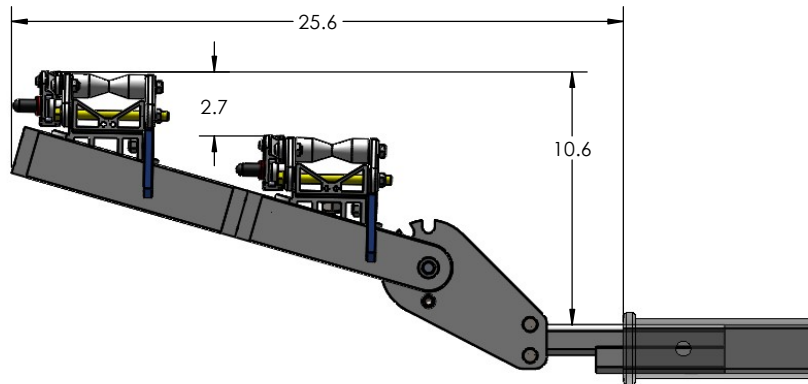

1.25" QUICK RACK SINGLE

STORAGE POSITION

DOWN POSITION

OVERALL WIDTH

1.25" QUICK RACK SINGLE - STORAGE POSITION

BASE RACK

BASE RACK W/ ONE ADD-ON

BASE RACK W/ TWO ADD-ONS

1.25" QUICK RACK SINGLE - RIDE POSITION

BASE RACK W/ ONE ADD-ON

BASE RACK

BASE RACK W/ TWO ADD-ONS

1.25" QUICK RACK SINGLE - DOWN POSITION

BASE RACK W/ ONE ADD-ON

BASE RACK

BASE RACK W/ TWO ADD-ONS