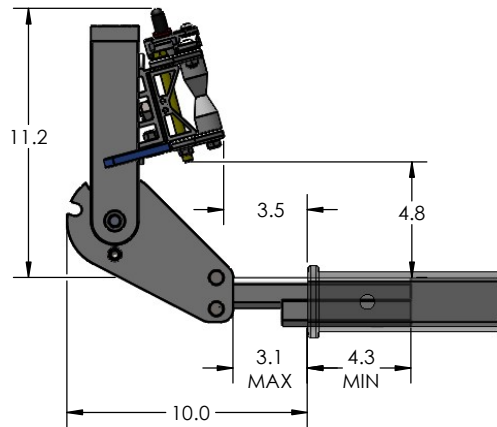

1.25" QUICK RACK SINGLE

STORAGE POSITION

DOWN POSITION

OVERALL WIDTH

1.25" QUICK RACK SINGLE - STORAGE POSITION

BASE RACK

BASE RACK W/ ONE ADD-ON

BASE RACK W/ TWO ADD-ONS

1.25" QUICK RACK SINGLE - RIDE POSITION

BASE RACK W/ ONE ADD-ON

BASE RACK

BASE RACK W/ TWO ADD-ONS

1.25" QUICK RACK SINGLE - DOWN POSITION

BASE RACK W/ ONE ADD-ON

BASE RACK

BASE RACK W/ TWO ADD-ONS