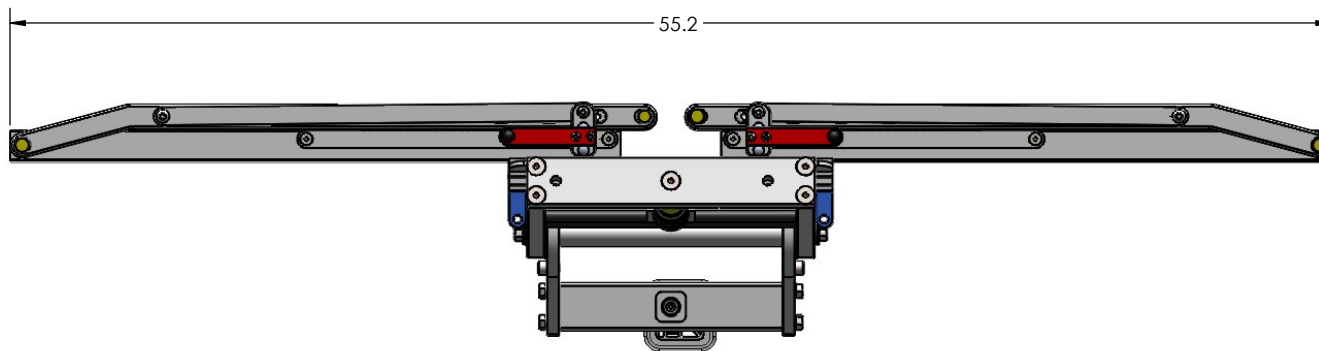

1.25" QUICK RACK SINGLE

STORAGE POSITION

DOWN POSITION

OVERALL WIDTH

1.25" QUICK RACK SINGLE - STORAGE POSITION

BASE RACK

BASE RACK W/ ONE ADD-ON

BASE RACK W/ TWO ADD-ONS

1.25" QUICK RACK SINGLE - RIDE POSITION

BASE RACK W/ ONE ADD-ON

BASE RACK

BASE RACK W/ TWO ADD-ONS

1.25" QUICK RACK SINGLE - DOWN POSITION

BASE RACK W/ ONE ADD-ON

BASE RACK

BASE RACK W/ TWO ADD-ONS