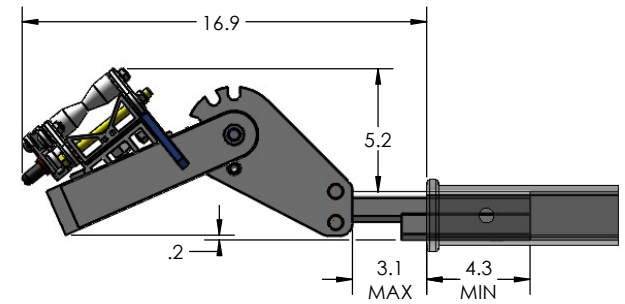

1.25" QUICK RACK SINGLE

STORAGE POSITION

DOWN POSITION

OVERALL WIDTH

1.25" QUICK RACK SINGLE - STORAGE POSITION

BASE RACK

BASE RACK W/ ONE ADD-ON

BASE RACK W/ TWO ADD-ONS

1.25" QUICK RACK SINGLE - RIDE POSITION

BASE RACK W/ ONE ADD-ON

BASE RACK

BASE RACK W/ TWO ADD-ONS

1.25" QUICK RACK SINGLE - DOWN POSITION

BASE RACK W/ ONE ADD-ON

BASE RACK

BASE RACK W/ TWO ADD-ONS