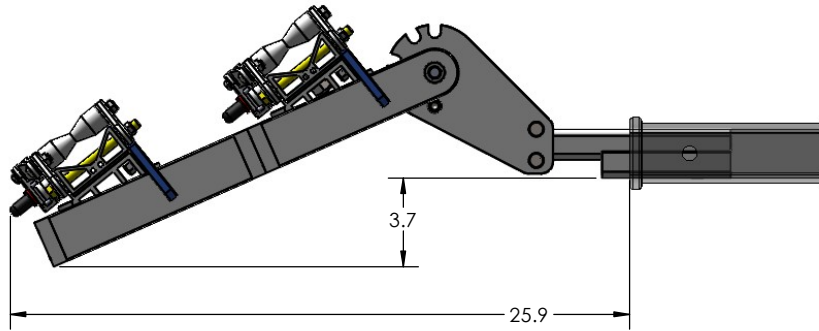

1.25" QUICK RACK SINGLE

STORAGE POSITION

DOWN POSITION

OVERALL WIDTH

1.25" QUICK RACK SINGLE - STORAGE POSITION

BASE RACK

BASE RACK W/ ONE ADD-ON

BASE RACK W/ TWO ADD-ONS

1.25" QUICK RACK SINGLE - RIDE POSITION

BASE RACK W/ ONE ADD-ON

BASE RACK

BASE RACK W/ TWO ADD-ONS

1.25" QUICK RACK SINGLE - DOWN POSITION

BASE RACK W/ ONE ADD-ON

BASE RACK

BASE RACK W/ TWO ADD-ONS