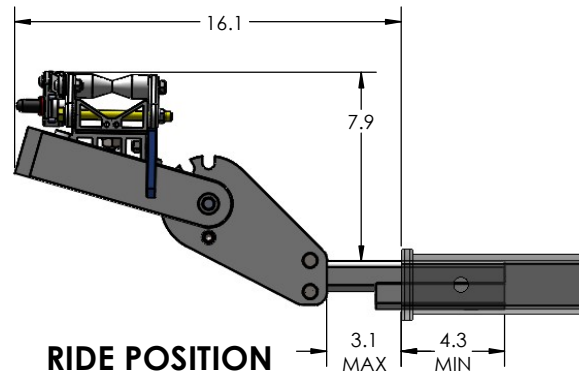

1.25" QUICK RACK SINGLE

STORAGE POSITION

DOWN POSITION

OVERALL WIDTH

1.25" QUICK RACK SINGLE - STORAGE POSITION

BASE RACK

BASE RACK W/ ONE ADD-ON

BASE RACK W/ TWO ADD-ONS

1.25" QUICK RACK SINGLE - RIDE POSITION

BASE RACK W/ ONE ADD-ON

BASE RACK

BASE RACK W/ TWO ADD-ONS

1.25" QUICK RACK SINGLE - DOWN POSITION

BASE RACK W/ ONE ADD-ON

BASE RACK

BASE RACK W/ TWO ADD-ONS