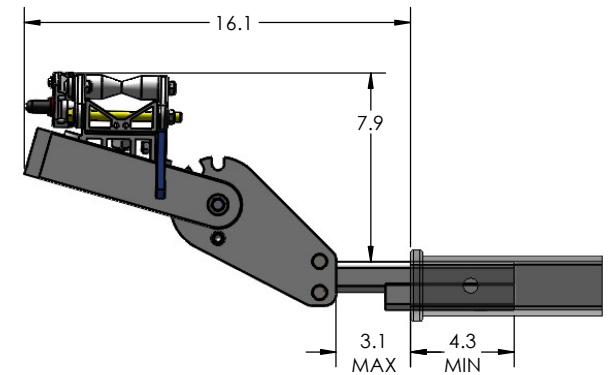

1.25" QUICK RACK SINGLE

STORAGE POSITION

DOWN POSITION

OVERALL WIDTH

1.25" QUICK RACK SINGLE - STORAGE POSITION

BASE RACK

BASE RACK W/ ONE ADD-ON

BASE RACK W/ TWO ADD-ONS

1.25" QUICK RACK SINGLE - RIDE POSITION

BASE RACK W/ ONE ADD-ON

BASE RACK

BASE RACK W/ TWO ADD-ONS

1.25" QUICK RACK SINGLE - DOWN POSITION

BASE RACK W/ ONE ADD-ON

BASE RACK

BASE RACK W/ TWO ADD-ONS