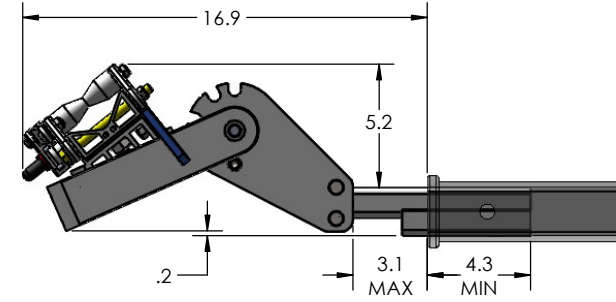

1.25" QUICK RACK SINGLE

STORAGE POSITION

DOWN POSITION

OVERALL WIDTH

1.25" QUICK RACK SINGLE - STORAGE POSITION

BASE RACK

BASE RACK W/ ONE ADD-ON

BASE RACK W/ TWO ADD-ONS

1.25" QUICK RACK SINGLE - RIDE POSITION

BASE RACK W/ ONE ADD-ON

BASE RACK

BASE RACK W/ TWO ADD-ONS

1.25" QUICK RACK SINGLE - DOWN POSITION

BASE RACK W/ ONE ADD-ON

BASE RACK

BASE RACK W/ TWO ADD-ONS